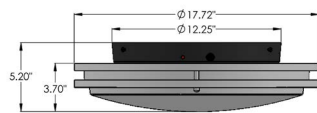

d8302

MOND CEILING/WALL FIXTURE

PROJECT: _____
 TYPE: _____
 QUANTITY: _____
 NOTES: _____

SPECIFICATION

CONSTRUCTION	Precision-formed aluminum
DIFFUSER	Acrylic diffuser
MOTION SENSOR	Microwave motion sensor automatically dims to 20% when space is unoccupied. Adjustable for time delay, light level, and occupancy sensor range
MOUNTING	Standard wall junction box
FINISH	Brushed metal finish standard
VOLTAGE	120V or 277V
LIGHT SOURCE	Dedicated LED
DIMENSIONS	17.75" diameter x 3.7" depth
CODE COMPLIANCE	UL listed, cUL (ETL/ETLc for LED) certified for dry locations

DIMENSIONS

OPTIONAL EMERGENCY BATTERY PACK

ORDERING INFORMATION

MODEL	LAMPING	VOLTAGE	FINISH	SHADE FINISH
<input type="checkbox"/> d8302 	LED24² 24W LED, 1815 TOTAL LUMENS	120 120V 277 277V	METAL FINISHES NI BRUSHED NICKEL PAINTED FINISHES BG BLACK GLOSS BL METALLIC BLUE RD METALLIC RED CU METALLIC COPPER T1 LIGHT TAN G2 MEDIUM GREY GM METALLIC GREEN MB MATTE BLACK MG METALLIC GREY YL BRIGHT YELLOW BC BLACK CRINKLE	WH WHITE ACRYLIC WH WHITE GLOSS T2 MEDIUM TAN AN METALLIC ANTHRACITE SF SEAFOAM MP MAGENTA PINK BZ METALLIC BRONZE SPECIAL COLOR FINISH SCF _____
<p align="center">NOTES</p> <ol style="list-style-type: none"> FIXTURES ARE FACTORY PREWIRED FOR 120V UNLESS OTHERWISE SPECIFIED. 3000K IS THE STANDARD COLOR TEMPERATURE UNLESS OTHERWISE SPECIFIED; ALSO AVAILABLE IN 2700K, 3500K, AND 4000K FOR ADDITIONAL MODIFICATIONS, PLEASE CONTACT YOUR D'AC REPRESENTATIVE 				