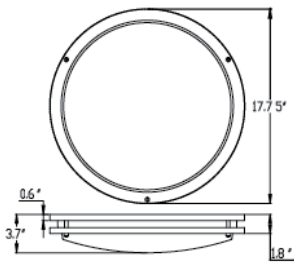

DIMENSIONS

OPTIONAL EMERGENCY BATTERY PACK