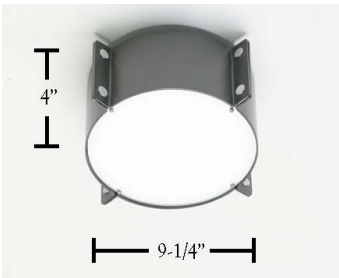

d8110

MERIDIAN CEILING/WALL FIXTURE

PROJECT: _____
 TYPE: _____
 QUANTITY: _____
 NOTES: _____

SPECIFICATION

CONSTRUCTION	Aluminum shade
DIFFUSER	White opal acrylic bottom lens
ACCENTS	Brushed aluminum buttons
MOUNTING	Standard ceiling or wall junction box
FINISH	Metal or powder coat paint
VOLTAGE	120V or 277V
LIGHT SOURCE	Dedicated LED or candelabra base socket
DIMMING	Non-dimming, 0-10V, ELV, or TRIAC
DIMENSIONS	9-1/4" diameter
DEPTH	4"
CODE COMPLIANCE	UL listed, cUL (ETL/ETLc for LED) certified for dry locations

DIMENSIONS

RELATED PRODUCT: d8111

ORDERING INFORMATION

MODEL	LAMPING	VOLTAGE	FINISH	OPTIONS
<input type="checkbox"/> d8110	LED6² 6W LED, 552 TOTAL LUMENS 2C25⁵ 25W, CANDELABRA BASE, B-10 TYPE	120¹ 120V 277 277V	METAL FINISHES AL BRUSHED ALUMINUM PA POLISHED ALUMINUM PAINTED FINISHES BG BLACK GLOSS BL METALLIC BLUE RD METALLIC RED CU METALLIC COPPER T1 LIGHT TAN G2 MEDIUM GREY GM METALLIC GREEN MB MATTE BLACK MG METALLIC GREY YL BRIGHT YELLOW	DIM³ DIMMING: 0-10V, TRIAC, OR ELV EMP⁴ EMERGENCY BATTERY PACK WH WHITE GLOSS T2 MEDIUM TAN AN METALLIC ANTHRACITE SF SEAFOAM MP MAGENTA PINK BZ METALLIC BRONZE SPECIAL COLOR FINISH SCF _____
<p align="center">NOTES</p> <ol style="list-style-type: none"> 1. FIXTURES ARE FACTORY PREWIRED FOR 120V UNLESS OTHERWISE SPECIFIED. 2. 3000K IS THE STANDARD COLOR TEMPERATURE UNLESS OTHERWISE SPECIFIED; ALSO AVAILABLE IN 2700K, 3500K, AND 4000K 3. COMPATIBLE WITH DEDICATED LED LAMPING; SPECIFY DIMMING PROTOCOL: 0-10V (FOR 35W/40W LED LAMPING, THE STEM OPTION MUST BE ADDED), ELV, OR TRIAC 4. THE EMERGENCY BATTERY PACK OPTION REQUIRES THE USE OF A 12-1/4" DIAMETER CANOPY 5. FIXTURE SUPPLIED LESS LAMPS; LAMPS MAY BE ORDERED FROM D'AC 6. FOR ADDITIONAL MODIFICATIONS, PLEASE CONTACT YOUR D'AC REPRESENTATIVE 				