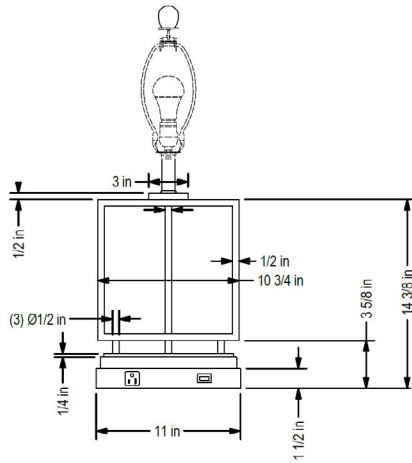

# d7104 MARINA TABLE LAMP

PROJECT:  
TYPE:  
QUANTITY:  
NOTES:

## SPECIFICATION

<b>CONSTRUCTION</b>	Resin accents with metal column
<b>BASE</b>	Communication base with convenience outlet and USB port
<b>CORD</b>	8-FT clear silver cord with 3-prong plug
<b>ACCENT</b>	Cream starfish in textured resin
<b>VOLTAGE</b>	120V
<b>LIGHT SOURCE</b>	E26 medium base socket
<b>BASE DIMENSIONS</b>	11" x 5.5" black base

## DIMENSIONS

## SIDE VIEW