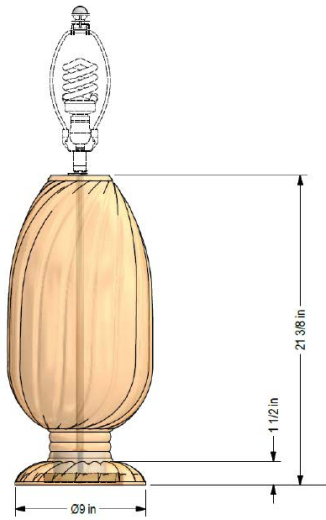

DIMENSIONS

DETAILS

ORDERING INFORMATION

MODEL	LAMPING	VOLTAGE	ACCENT FINISH
☐ d7103	1M60² 60W MAX, MEDIUM BASE	120¹ 120V	PB POLISHED BRASS NECK
NOTES 1. FIXTURES ARE FACTORY PREWIRED FOR 120V UNLESS OTHERWISE SPECIFIED. 2. FIXTURE SUPPLIED LESS LAMPS; LAMPS MAY BE ORDERED FROM D'AC 3. FOR MODIFICATIONS TO DIMENSIONS, ELECTRICAL REQUIREMENTS, AND OTHER SPECIAL ORDERS, PLEASE CONTACT YOUR D'AC REPRESENTATIVE			

Phone: 203.775.1805
P.O. Box 165 | 20 Pocono Road | Brookfield CT 06804
daclighting.com | cs@daclighting.com

As part of d'ac's continuing efforts to improve the product line, fixtures may be modified or discontinued without prior notice