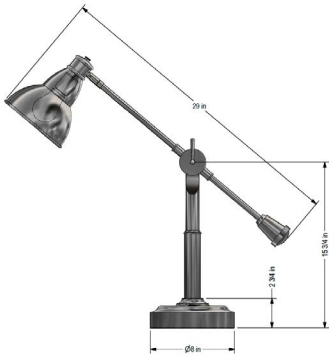

d7102 VERSTEL TABLE LAMP

PROJECT:
TYPE:
QUANTITY:
NOTES:

SPECIFICATION

SHADE	Spun-metal shade
CORD	Black cord with two-prong plug
SWIVEL	Lockable swivel ratchet
FINISH	Satin Nickel Body with Black Base
VOLTAGE	120V
LIGHT SOURCE	E-26 medium base socket
SWITCH	On/Off Button Switch
ARM LENGTH	26"
BASE DIMENSIONS	8" diameter

DIMENSIONS

DETAILS

ORDERING INFORMATION

MODEL	LAMPING	VOLTAGE	FINISH
<input type="checkbox"/> d7102	1M60° 60W MAX, MEDIUM BASE	120' 120V	SN/BK SATIN NICKEL FIXTURE WITH BLACK BASE
<p align="center">NOTES</p> <p>1. FIXTURES ARE FACTORY PREWIRED FOR 120V UNLESS OTHERWISE SPECIFIED.</p> <p>2. FIXTURE SUPPLIED LESS LAMPS; LAMPS MAY BE ORDERED FROM D'AC</p> <p>3. FOR MODIFICATIONS TO DIMENSIONS, ELECTRICAL REQUIREMENTS, AND OTHER SPECIAL ORDERS, PLEASE CONTACT YOUR D'AC REPRESENTATIVE</p>			