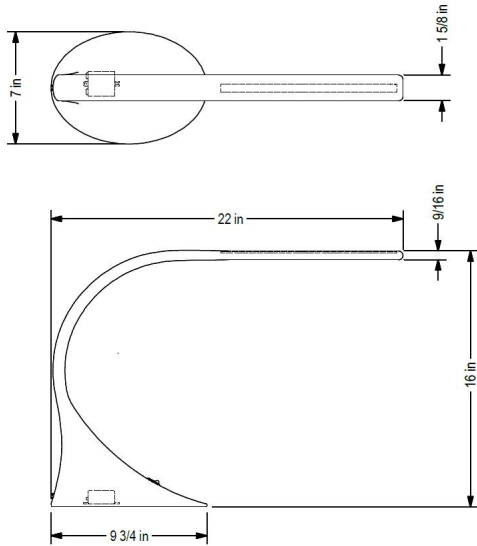

d7101

COURBE TABLE LAMP

PROJECT: _____
 TYPE: _____
 QUANTITY: _____
 NOTES: _____

SPECIFICATION

SWITCH	Integrated On/Off switch
DIFFUSER	Clear frosted acrylic lens
CORD	8-FT black cord with 3-prong plug
FINISH	Antique Brass
VOLTAGE	120V
LIGHT SOURCE	3W LED; 2700K
LUMEN OUTPUT	450 total lumens
DIMENSIONS	22" wide x 9.75" base

DIMENSIONS

ORDERING INFORMATION

MODEL	LAMPING	VOLTAGE	FINISH
<input type="checkbox"/> d7101	LED ² 3-6W MAX LED, 450 TOTAL LUMENS	120 ¹ 120V	AB ANTIQUE BRASS
<p align="center">NOTES</p> <p>1. FIXTURES ARE FACTORY PREWIRED FOR 120V UNLESS OTHERWISE SPECIFIED.</p> <p>2. 2700K IS THE STANDARD COLOR TEMPERATURE</p> <p>3. FOR MODIFICATIONS TO DIMENSIONS, ELECTRICAL REQUIREMENTS, AND OTHER SPECIAL ORDERS, PLEASE CONTACT YOUR D'AC REPRESENTATIVE</p>			