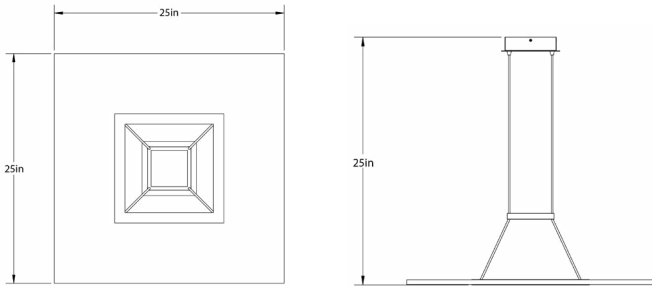

### SPECIFICATION

<b>CONSTRUCTION</b>	Aluminum or brass construction
<b>DIFFUSER</b>	Clear acrylic diffuser
<b>MOUNTING</b>	Standard ceiling junction box
<b>FINISH</b>	Metal or powder coat paint
<b>VOLTAGE</b>	120V or 277V
<b>LIGHT SOURCE</b>	22W LED
<b>LUMEN OUTPUT</b>	3950 total lumens
<b>DIMMING</b>	Non-dimming, 0-10V, TRIAC, or ELV
<b>DIMENSIONS</b>	25" W x 25" H x 25" OAH
<b>CODE COMPLIANCE</b>	UL listed, cUL (ETL/ETLc for LED) certified for dry locations.

### DIMENSIONS