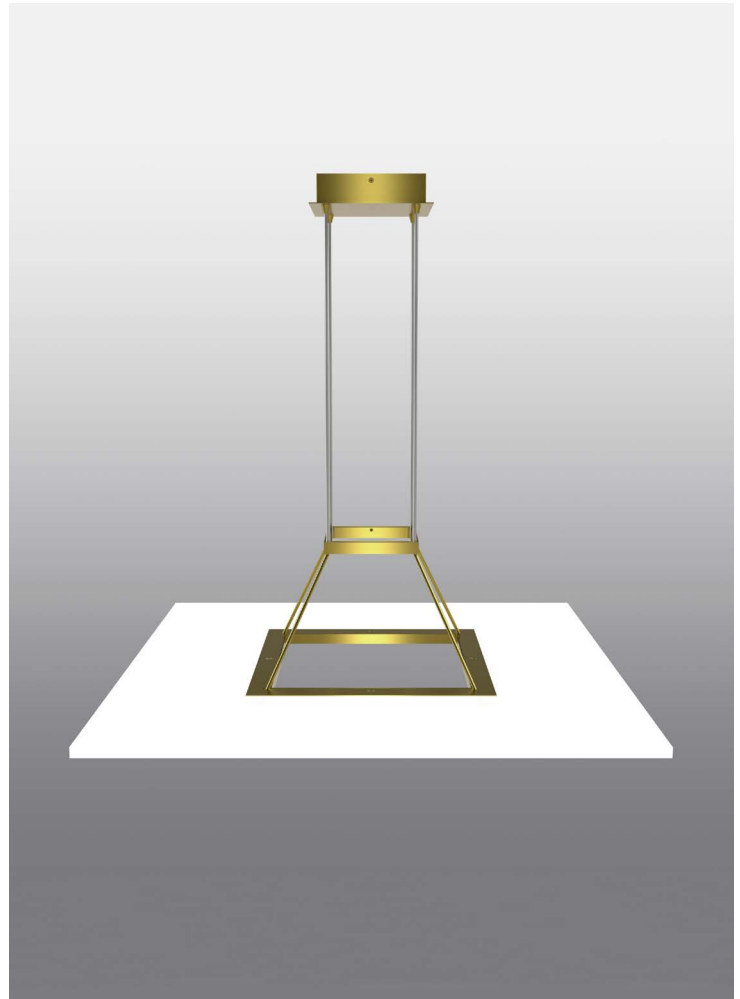

# d5885

## SQUARE VETROSO PENDANT

PROJECT: \_\_\_\_\_  
 TYPE: \_\_\_\_\_  
 QUANTITY: \_\_\_\_\_  
 NOTES: \_\_\_\_\_

### SPECIFICATION

<b>CONSTRUCTION</b>	Aluminum or brass construction
<b>DIFFUSER</b>	Clear acrylic diffuser
<b>MOUNTING</b>	Standard ceiling junction box
<b>FINISH</b>	Metal or powder coat paint
<b>VOLTAGE</b>	120V or 277V
<b>LIGHT SOURCE</b>	22W LED
<b>LUMEN OUTPUT</b>	3950 total lumens
<b>DIMMING</b>	Non-dimming, 0-10V, TRIAC, or ELV
<b>DIMENSIONS</b>	25" W x 25" H x 25" OAH
<b>CODE COMPLIANCE</b>	UL listed, cUL (ETL/ETLc for LED) certified for dry locations.

### DIMENSIONS