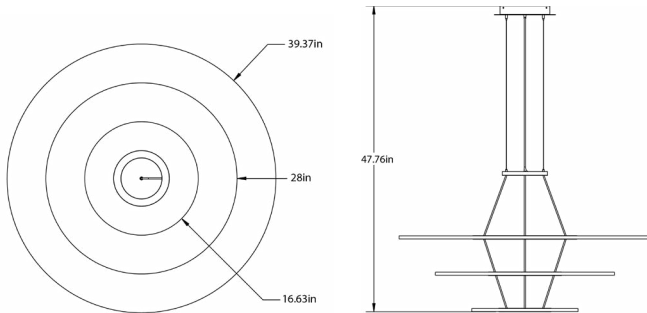

d5883

TRE VETROSO PENDANT

PROJECT: _____
 TYPE: _____
 QUANTITY: _____
 NOTES: _____

SPECIFICATION

| | |
|------------------------|--|
| CONSTRUCTION | Aluminum or brass construction |
| DIFFUSER | Clear acrylic diffuser |
| MOUNTING | Standard ceiling junction box |
| FINISH | Metal or powder coat paint |
| VOLTAGE | 120V or 277V |
| LIGHT SOURCE | 45W LED |
| LUMEN OUTPUT | 7500 total lumens |
| DIMMING | Non-dimming, 0-10V, TRIAC, or ELV |
| DIMENSIONS | 39.37" Diameter |
| CODE COMPLIANCE | UL listed, cUL (ETL/ETLc for LED) certified for dry locations. |

DIMENSIONS

ORDERING INFORMATION

| MODEL | LAMPING | VOLTAGE | FINISH | OPTIONS |
|---|---|------------------------------------|---|---|
| <input type="checkbox"/> d5883 | LED45² 45W LED, 7500 TOTAL LUMENS | 120 120V 277 277V | PAINTED FINISHES BG BLACK GLOSS BL METALLIC BLUE RD METALLIC RED CU METALLIC COPPER TI LIGHT TAN G2 MEDIUM GREY GM METALLIC GREEN MB MATTE BLACK MG METALLIC GREY YL BRIGHT YELLOW WH WHITE GLOSS SPECIAL COLOR FINISH SCF _____ | DIM DIMMING: 0-10V, TRIAC, OR ELV CD CURVED DIFFUSER METAL FINISHES AL BRUSHED ALUMINUM PA POLISHED ALUMINUM PB POLISHED BRASS BB BRUSHED BRASS AB ANTIQUE BRASS DAB DARK ANTIQUE BRASS RS ROSE GOLD |
| NOTES 1. FIXTURES ARE FACTORY PREWIRED FOR 120V UNLESS OTHERWISE SPECIFIED. 2. 3000K IS THE STANDARD COLOR TEMPERATURE UNLESS OTHERWISE SPECIFIED; ALSO AVAILABLE IN 2700K, 3500K, AND 4000K 3. FOR ADDITIONAL MODIFICATIONS, PLEASE CONTACT YOUR D'AC REPRESENTATIVE | | | | |