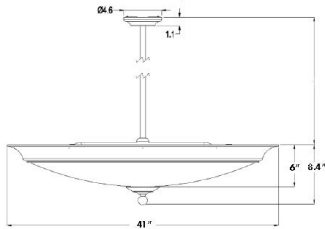

d5501

GRANDE TEMPO PENDANT

PROJECT: _____
 TYPE: _____
 QUANTITY: _____
 NOTES: _____

SPECIFICATION

CONSTRUCTION	20-gauge steel construction
DIFFUSER	Formed white opal acrylic with no open holes
MOUNTING	Standard ceiling junction box
STEM³	Rigid 1/2" diameter stem
FINISH	Metal or powder-coat paint
VOLTAGE	120V or 277V
LIGHT SOURCE	88W LED (48W uplight and 40W downlight)
LUMENS	8000lm
SHADE DIMENSION	41" diameter
CODE COMPLIANCE	UL listed, cUL (ETL/ETLc for LED) certified for dry locations

DIMENSIONS

WITH OPTIONAL ROD

ORDERING INFORMATION

MODEL	LAMPING	VOLTAGE	FINISH	OPTIONS
<input type="checkbox"/> d5501	LED88 ² 88W LED, 8000 LUMENS	120 ¹ 120V 277 277V	NI NICKEL PB POLISHED BRASS AB ANTIQUE BRASS WH POWDER COATED WHITE MB MATTE BLACK CH CHROME	ROD ⁵ OPTIONAL DECORATIVE ROD EMP ⁴ EMERGENCY BATTERY PACK
<p align="center">NOTES</p> <ol style="list-style-type: none"> 1. FIXTURES ARE FACTORY PREWIRED FOR 120V 2. 3000K IS THE STANDARD COLOR TEMPERATURE UNLESS OTHERWISE SPECIFIED; ALSO AVAILABLE IN 2700K, 3500K, AND 4000K 3. FIXED LENGTH, NOT FIELD-ADJUSTABLE; CUSTOMER TO SPECIFY OVERALL HEIGHT 4. THE EMERGENCY BATTERY PACK OPTION REQUIRES THE USE OF A 12-1/4" DIAMETER CANOPY 5. CUSTOMER TO SPECIFY TYPE WHEN ORDERING 6. FOR ADDITIONAL MODIFICATIONS, PLEASE CONTACT YOUR D'AC REPRESENTATIVE 				