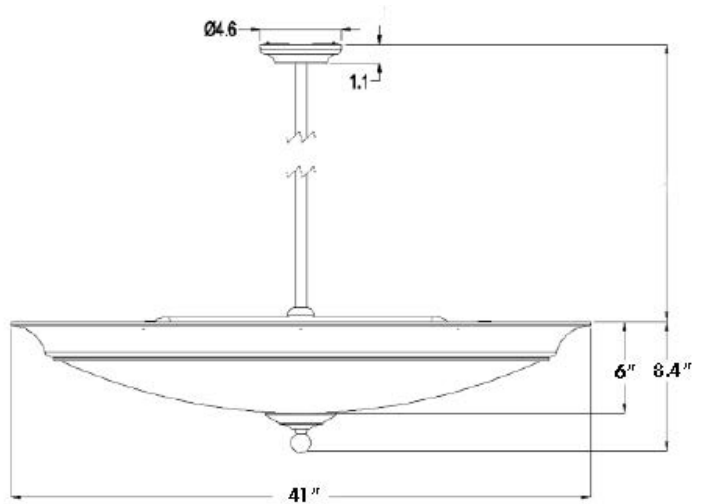

d5501

GRANDE TEMPO PENDANT

PROJECT: _____
 TYPE: _____
 QUANTITY: _____
 NOTES: _____

SPECIFICATION

CONSTRUCTION	20-gauge steel construction
DIFFUSER	Formed white opal acrylic with no open holes
MOUNTING	Standard ceiling junction box
STEM³	Rigid 1/2" diameter stem
FINISH	Metal or powder-coat paint
VOLTAGE	120V or 277V
LIGHT SOURCE	88W LED (48W uplight and 40W downlight)
LUMENS	8000lm
SHADE DIMENSION	41" diameter
CODE COMPLIANCE	UL listed, cUL (ETL/ETLc for LED) certified for dry locations

DIMENSIONS

WITH OPTIONAL ROD

ORDERING INFORMATION

MODEL	LAMPING	VOLTAGE	FINISH	OPTIONS
<input type="checkbox"/> d5501	LED88 ² 88W LED, 8000 LUMENS	120 ¹ 120V 277 277V	NI NICKEL PB POLISHED BRASS AB ANTIQUE BRASS WH POWDER COATED WHITE MB MATTE BLACK CH CHROME	ROD ⁵ OPTIONAL DECORATIVE ROD EMP ⁴ EMERGENCY BATTERY PACK
<p align="center">NOTES</p> <ol style="list-style-type: none"> 1. FIXTURES ARE FACTORY PREWIRED FOR 120V 2. 3000K IS THE STANDARD COLOR TEMPERATURE UNLESS OTHERWISE SPECIFIED; ALSO AVAILABLE IN 2700K, 3500K, AND 4000K 3. FIXED LENGTH, NOT FIELD-ADJUSTABLE; CUSTOMER TO SPECIFY OVERALL HEIGHT 4. THE EMERGENCY BATTERY PACK OPTION REQUIRES THE USE OF A 12-1/4" DIAMETER CANOPY 5. CUSTOMER TO SPECIFY TYPE WHEN ORDERING 6. FOR ADDITIONAL MODIFICATIONS, PLEASE CONTACT YOUR D'AC REPRESENTATIVE 				