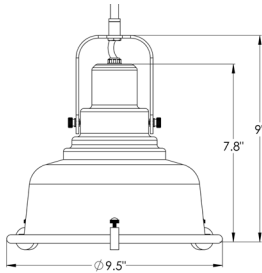

## SPECIFICATION

<b>CONSTRUCTION</b>	Spun-aluminum or copper shade
<b>DIFFUSER</b>	Acrylic diffuser
<b>ACCENTS</b>	Polished chrome trim, clamps and loops
<b>CANOPY</b>	5" diameter black canopy
<b>MOUNTING</b>	Standard ceiling junction box
<b>STEM<sup>4</sup></b>	Rigid 1/2" diameter stem
<b>FINISH</b>	Metal or powder-coat paint
<b>VOLTAGE</b>	120V or 277V
<b>LIGHT SOURCE</b>	Dedicated LED
<b>SHADE DIMENSION</b>	9.5" diameter x 9" height
<b>CODE COMPLIANCE</b>	UL listed, cUL (ETL/ETLc for LED) certified for dry locations

## DIMENSIONS