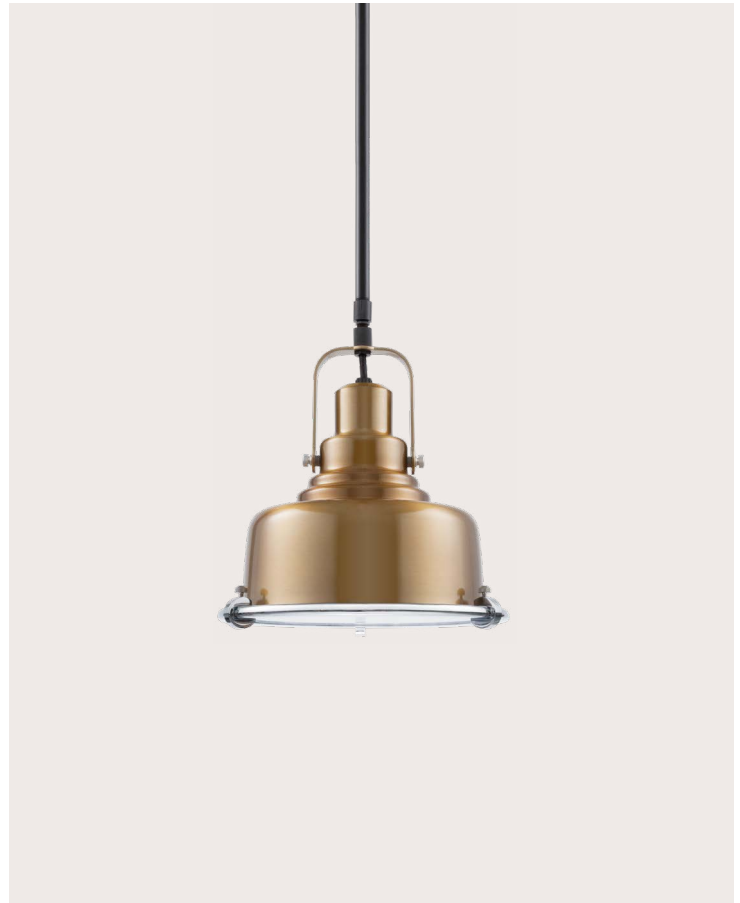

# d5459 MINI PELAGIC PENDANT

PROJECT: \_\_\_\_\_  
 TYPE: \_\_\_\_\_  
 QUANTITY: \_\_\_\_\_  
 NOTES: \_\_\_\_\_

## SPECIFICATION

<b>CONSTRUCTION</b>	Spun-aluminum or copper shade
<b>DIFFUSER</b>	Acrylic diffuser
<b>ACCENTS</b>	Polished chrome trim, clamps and loops
<b>CANOPY</b>	5" diameter black canopy
<b>MOUNTING</b>	Standard ceiling junction box
<b>STEM<sup>4</sup></b>	Rigid 1/2" diameter stem
<b>FINISH</b>	Metal or powder-coat paint
<b>VOLTAGE</b>	120V or 277V
<b>LIGHT SOURCE</b>	Dedicated LED
<b>SHADE DIMENSION</b>	9.5" diameter x 9" height
<b>CODE COMPLIANCE</b>	UL listed, cUL (ETL/ETLc for LED) certified for dry locations