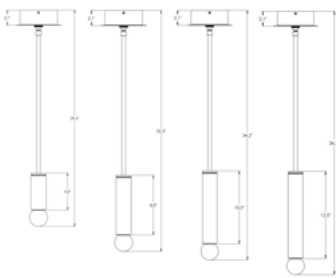

d5431

ARCHI GLOBE PENDANT

PROJECT: _____
 TYPE: _____
 QUANTITY: _____
 NOTES: _____

SPECIFICATION

CONSTRUCTION	Brass body with acrylic light globe
CANOPY	6" diameter canopy
MOUNTING	Standard ceiling junction box
CORD	White or black three-conductor hanging cord; optional fixed length rigid stem
VOLTAGE	120V or 277V
LIGHT SOURCE	Dedicated LED or medium base socket
DIMMING DRIVER	Optional dimming driver: 0-10V, ELV, or TRIAC
SHADE DIMENSION	5", 8", 10", or 12"
OVERALL HEIGHT	34"

DIMENSIONS

RELATED PRODUCT: d5430

ORDERING INFORMATION

MODEL	LAMPING	VOLTAGE	FINISH	OPTIONS
BRASS COLUMN <input type="checkbox"/> d5431-5-B <input type="checkbox"/> d5431-8-B <input type="checkbox"/> d5431-10-B <input type="checkbox"/> d5431-12-B STEEL COLUMN <input type="checkbox"/> d5431-5-S <input type="checkbox"/> d5431-8-S <input type="checkbox"/> d5431-10-S <input type="checkbox"/> d5431-12-S	LED⁶ 6W LED WITH ELECTRONIC DRIVER MED MEDIUM BASE, A TYPE	120¹ 120V 277 277V	PAINTED FINISHES BG BLACK GLOSS BL METALLIC BLUE RD METALLIC RED CU METALLIC COPPER T1 LIGHT TAN G2 MEDIUM GREY GM METALLIC GREEN MB MATTE BLACK MG METALLIC GREY YL BRIGHT YELLOW BC BLACK CRINKLE G1 LIGHT GREY OR ORANGE	DIM³ DIMMING: 0-10V, ELV, OR TRIAC STEM⁴ RIGID STEM METAL FINISHES BB BRUSHED BRASS AB ANTIQUE BRASS SN SATIN NICKEL PC POLISHED CHROME SC SATIN CHROME SPECIAL COLOR / FINISH SCF _____
NOTES 1. FIXTURES ARE FACTORY PREWIRED FOR 120V 2. 3000K IS THE STANDARD COLOR TEMPERATURE UNLESS OTHERWISE SPECIFIED; ALSO AVAILABLE IN 2700K, 3500K, AND 4000K 3. COMPATIBLE WITH DEDICATED LED LAMPING 4. FIXED LENGTH, NOT FIELD-ADJUSTABLE; CUSTOMER TO SPECIFY OAH 5. FOR ADDITIONAL MODIFICATIONS, PLEASE CONTACT YOUR D'AC REPRESENTATIVE				