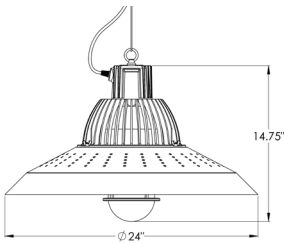

d5408

BELLA PENDANT

PROJECT: _____
 TYPE: _____
 QUANTITY: _____
 NOTES: _____

SPECIFICATION

CONSTRUCTION	Precision-formed aluminum shade with clear glass enclosure and cast aluminum grill and fittings
CANOPY	5" diameter black canopy
MOUNTING	Standard ceiling junction box
CORD	Black, Three-conductor hanging cord Adjustable-height aircraft cable
VOLTAGE	120V or 277V
LIGHT SOURCE	Dedicated LED
SHADE DIMENSION	24" diameter x 15" height
OVERALL HEIGHT	60"
CODE COMPLIANCE	UL listed, cUL (ETL/ETLc for LED) certified for dry locations

DIMENSIONS

CANOPY:

ORDERING INFORMATION

MODEL	LAMPING	VOLTAGE	FINISH	OPTIONS
d5408 	LED16² 16W LED WITH ELECTRONIC DRIVER	120¹ 120V 277 277V	PAINTED FINISHES BG BLACK GLOSS BL METALLIC BLUE RD METALLIC RED CU METALLIC COPPER T1 LIGHT TAN G2 MEDIUM GREY GM METALLIC GREEN MB MATTE BLACK MG METALLIC GREY YL BRIGHT YELLOW BC BLACK CRINKLE G1 LIGHT GREY OR ORANGE	RG RIBBED GLASS ENCLOSURE PS³ PERFORATED METAL SLEEVE ⁴ DIM⁴ DIMMING: 0-10V, ELV, OR TRIAC EMP⁵ EMERGENCY BATTERY PACK WH WHITE GLOSS T2 MEDIUM TAN AN METALLIC ANTHRACITE SF SEAFOAM MP MAGENTA PINK BZ METALLIC BRONZE SPECIAL COLOR FINISH SCF _____
NOTES 1. FIXTURES ARE FACTORY PREWIRED FOR 120V UNLESS OTHERWISE SPECIFIED. 2. 3000K IS THE STANDARD COLOR TEMPERATURE UNLESS OTHERWISE SPECIFIED; ALSO AVAILABLE IN 2700K, 3500K, AND 4000K 3. CANNOT BE ORDERED WITH RIBBED GLASS ENCLOSURE (RG) 4. COMPATIBLE WITH DEDICATED LED LAMPING; SPECIFY DIMMING PROTOCOL: 0-10V, ELV, OR TRIAC 5. THE EMERGENCY BATTERY PACK OPTION REQUIRES THE USE OF A 12-1/4" DIAMETER CANOPY 6. FOR MODIFICATIONS TO DIMENSIONS, ELECTRICAL REQUIREMENTS, AND OTHER SPECIAL ORDERS, PLEASE CONTACT YOUR D'AC REPRESENTATIVE				