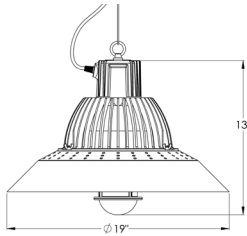

d5407

BELLA PENDANT

PROJECT: _____
 TYPE: _____
 QUANTITY: _____
 NOTES: _____

SPECIFICATION

CONSTRUCTION	Precision-formed aluminum shade with clear glass enclosure and cast aluminum grill and fittings
CANOPY	5" diameter black canopy
MOUNTING	Standard ceiling junction box
CORD	Black, Three-conductor hanging cord Adjustable-height aircraft cable
VOLTAGE	120V or 277V
LIGHT SOURCE	Dedicated LED
SHADE DIMENSION	19" diameter x 13" height
OVERALL HEIGHT	60"
CODE COMPLIANCE	UL listed, cUL (ETL/ETLc for LED) certified for dry locations

DIMENSIONS

CANOPY:

ORDERING INFORMATION

MODEL	LAMPING	VOLTAGE	FINISH	OPTIONS
<input type="checkbox"/> d5407 	LED8² 8W LED WITH ELECTRONIC DRIVER	120¹ 120V 277 277V	PAINTED FINISHES BG BLACK GLOSS BL METALLIC BLUE RD METALLIC RED CU METALLIC COPPER T1 LIGHT TAN G2 MEDIUM GREY GM METALLIC GREEN MB MATTE BLACK MG METALLIC GREY YL BRIGHT YELLOW BC BLACK CRINKLE G1 LIGHT GREY OR ORANGE	RG RIBBED GLASS ENCLOSURE PS³ PERFORATED METAL SLEEVE DIM⁴ DIMMING: 0-10V, ELV, OR TRIAC EMP⁵ EMERGENCY BATTERY PACK WH WHITE GLOSS T2 MEDIUM TAN AN METALLIC ANTHRACITE SF SEAFOAM MP MAGENTA PINK BZ METALLIC BRONZE SPECIAL COLOR FINISH SCF _____
NOTES 1. FIXTURES ARE FACTORY PREWIRED FOR 120V 2. 3000K IS THE STANDARD COLOR TEMPERATURE UNLESS OTHERWISE SPECIFIED; ALSO AVAILABLE IN 2700K, 3500K, AND 4000K 3. CANNOT BE ORDERED WITH RIBBED GLASS ENCLOSURE (RG) 4. COMPATIBLE WITH DEDICATED LED LAMPING; SPECIFY DIMMING PROTOCOL: 0-10V (FOR 35W/40W LED LAMPING, THE STEM OPTION MUST BE ADDED), ELV, OR TRIAC 5. THE EMERGENCY BATTERY PACK OPTION REQUIRES THE USE OF A 12-1/4" DIAMETER CANOPY 6. FOR ADDITIONAL MODIFICATIONS, PLEASE CONTACT YOUR D'AC REPRESENTATIVE				