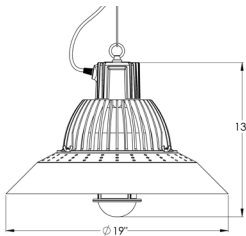

d5407

BELLA PENDANT

PROJECT: _____
 TYPE: _____
 QUANTITY: _____
 NOTES: _____

SPECIFICATION

CONSTRUCTION	Precision-formed aluminum shade with clear glass enclosure and cast aluminum grill and fittings
CANOPY	5" diameter black canopy
MOUNTING	Standard ceiling junction box
CORD	Black, Three-conductor hanging cord Adjustable-height aircraft cable
VOLTAGE	120V or 277V
LIGHT SOURCE	Dedicated LED
SHADE DIMENSION	19" diameter x 13" height
OVERALL HEIGHT	60"
CODE COMPLIANCE	UL listed, cUL (ETL/ETLc for LED) certified for dry locations

DIMENSIONS

CANOPY:

ORDERING INFORMATION

MODEL	LAMPING	VOLTAGE	FINISH	OPTIONS
d5407	LED8 ² 8W LED WITH ELECTRONIC DRIVER	120 ¹ 120V 277 277V	PAINTED FINISHES BG BLACK GLOSS BL METALLIC BLUE RD METALLIC RED CU METALLIC COPPER T1 LIGHT TAN G2 MEDIUM GREY GM METALLIC GREEN MB MATTE BLACK MG METALLIC GREY YL BRIGHT YELLOW BC BLACK CRINKLE G1 LIGHT GREY OR ORANGE	RG RIBBED GLASS ENCLOSURE PS ³ PERFORATED METAL SLEEVE DIM ⁴ DIMMING: 0-10V, ELV, OR TRIAC EMP ⁵ EMERGENCY BATTERY PACK WH WHITE GLOSS T2 MEDIUM TAN AN METALLIC ANTHRACITE SF SEAFOAM MP MAGENTA PINK BZ METALLIC BRONZE SPECIAL COLOR FINISH SCF _____
NOTES 1. FIXTURES ARE FACTORY PREWIRED FOR 120V UNLESS OTHERWISE SPECIFIED. 2. 3000K IS THE STANDARD COLOR TEMPERATURE UNLESS OTHERWISE SPECIFIED; ALSO AVAILABLE IN 2700K, 3500K, AND 4000K 3. CANNOT BE ORDERED WITH RIBBED GLASS ENCLOSURE (RG) 4. COMPATIBLE WITH DEDICATED LED LAMPING; SPECIFY DIMMING PROTOCOL: 0-10V, ELV, OR TRIAC 5. THE EMERGENCY BATTERY PACK OPTION REQUIRES THE USE OF A 12-1/4" DIAMETER CANOPY 6. FOR MODIFICATIONS TO DIMENSIONS, ELECTRICAL REQUIREMENTS, AND OTHER SPECIAL ORDERS, PLEASE CONTACT YOUR D'AC REPRESENTATIVE				