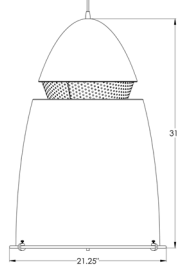

d5406 DIMENSIONS

ORDERING INFORMATION

MODEL	LAMPING	VOLTAGE	FINISH	OPTIONS
☐ d5405 	LED20² 20W LED PRIMARY LIGHT SOURCE⁴ LED28² 28W LED PRIMARY LIGHT SOURCE⁴ LED35² 35W LED PRIMARY LIGHT SOURCE⁴ LED40² 40W LED PRIMARY LIGHT SOURCE⁴	120¹ 120V 277 277V	PAINTED FINISHES BG BLACK GLOSS BL METALLIC BLUE RD METALLIC RED CU METALLIC COPPER T1 LIGHT TAN G2 MEDIUM GREY GM METALLIC GREEN MB MATTE BLACK MG METALLIC GREY YL BRIGHT YELLOW WH WHITE GLOSS SPECIAL COLOR FINISH SCF _____	INCP³ INNER SHADE IN RAW COPPER COIL COILED ELECTRICAL CORD DIM⁵ DIMMING: 0-10V, ELV, OR TRIAC STEM⁶ RIGID 1/2" DIAMETER STEM ISW⁷ INDEPENDENT SWITCHING METAL FINISHES AL BRUSHED ALUMINUM PA POLISHED ALUMINUM COPPER FINISHES CPL POLISHED COPPER (LACQUERED) CBL BRUSHED COPPER (LACQUERED) CPU POLISHED COPPER (UNLACQUERED) CBU BRUSHED COPPER (UNLACQUERED)
☐ d5406 	NOTES 1. FIXTURES ARE FACTORY PREWIRED FOR 120V 2. 3000K IS THE STANDARD COLOR TEMPERATURE 3. STANDARD FIXTURE WITH INNER SHADE PAINTED WHITE 4. PERFORATED DECORATIVE CHAMBER LIT BY A 4W LED MODULE. 5. COMPATIBLE WITH DEDICATED LED LAMPING; SPECIFY DIMMING PROTOCOL: 0-10V (FOR 35W/40W LED LAMPING, THE STEM OPTION MUST BE ADDED), ELV, OR TRIAC 6. FIXED LENGTH, NOT FIELD-ADJUSTABLE; CUSTOMER TO SPECIFY OAH 7. INDEPENDENT SWITCHING OF ACCENT LIGHT AND DOWNLIGHT 8. FOR ADDITIONAL MODIFICATIONS, PLEASE CONTACT YOUR D'AC REP