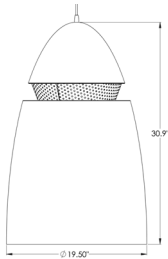

d5405 DIMENSIONS