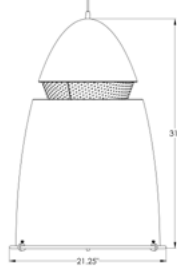

### SPECIFICATION

<b>CONSTRUCTION</b>	Spun-aluminum or solid-copper shade
<b>DIFFUSER</b>	White opal acrylic diffuser
<b>ACCENTS</b>	Polished chrome trim, clamps and loops
<b>CANOPY</b>	5" diameter black canopy
<b>MOUNTING</b>	Standard ceiling junction box
<b>CORD</b>	Black, Three-conductor hanging cord Adjustable-height aircraft cable
<b>VOLTAGE</b>	120V or 277V
<b>LIGHT SOURCE</b>	Dedicated LED
<b>SHADE DIMENSION</b>	19-1/2" diameter x 31" height
<b>OVERALL HEIGHT</b>	60"
<b>CODE COMPLIANCE</b>	UL listed, cUL (ETL/ETLc for LED) certified for dry locations

### d5405 DIMENSIONS

### d5406 DIMENSIONS