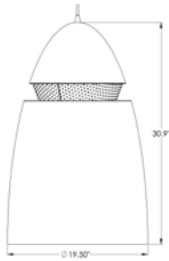

## COTEAU PENDANT

PROJECT: \_\_\_\_\_  
 TYPE: \_\_\_\_\_  
 QUANTITY: \_\_\_\_\_  
 NOTES: \_\_\_\_\_

### SPECIFICATION

<b>CONSTRUCTION</b>	Spun-aluminum or solid-copper shade
<b>DIFFUSER</b>	White opal acrylic diffuser
<b>ACCENTS</b>	Polished chrome trim, clamps and loops
<b>CANOPY</b>	5" diameter black canopy
<b>MOUNTING</b>	Standard ceiling junction box
<b>CORD</b>	Black, Three-conductor hanging cord Adjustable-height aircraft cable
<b>VOLTAGE</b>	120V or 277V
<b>LIGHT SOURCE</b>	Dedicated LED
<b>SHADE DIMENSION</b>	19-1/2" diameter x 31" height
<b>OVERALL HEIGHT</b>	60"
<b>CODE COMPLIANCE</b>	UL listed, cUL (ETL/ETLc for LED) certified for dry locations

### d5405 DIMENSIONS

### d5406 DIMENSIONS