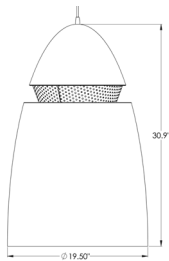

### SPECIFICATION

<b>CONSTRUCTION</b>	Spun-aluminum or solid-copper shade
<b>DIFFUSER</b>	White opal acrylic diffuser
<b>ACCENTS</b>	Polished chrome trim, clamps and loops
<b>CANOPY</b>	5" diameter black canopy
<b>MOUNTING</b>	Standard ceiling junction box
<b>CORD</b>	Black, Three-conductor hanging cord Adjustable-height aircraft cable
<b>VOLTAGE</b>	120V or 277V
<b>LIGHT SOURCE</b>	Dedicated LED
<b>SHADE DIMENSION</b>	19-1/2" diameter x 31" height
<b>OVERALL HEIGHT</b>	60"
<b>CODE COMPLIANCE</b>	UL listed, cUL (ETL/ETLc for LED) certified for dry locations

### d5405 DIMENSIONS

### d5406 DIMENSIONS