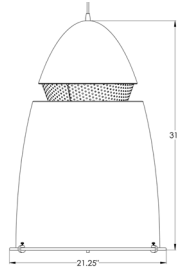

### SPECIFICATION

<b>CONSTRUCTION</b>	Spun-aluminum or solid-copper shade
<b>DIFFUSER</b>	White opal acrylic diffuser
<b>ACCENTS</b>	Polished chrome trim, clamps and loops
<b>CANOPY</b>	5" diameter black canopy
<b>MOUNTING</b>	Standard ceiling junction box
<b>CORD</b>	Black, Three-conductor hanging cord Adjustable-height aircraft cable
<b>VOLTAGE</b>	120V or 277V
<b>LIGHT SOURCE</b>	Dedicated LED
<b>SHADE DIMENSION</b>	19-1/2" diameter x 31" height
<b>OVERALL HEIGHT</b>	60"
<b>CODE COMPLIANCE</b>	UL listed, cUL (ETL/ETLc for LED) certified for dry locations

### d5405 DIMENSIONS

### d5406 DIMENSIONS