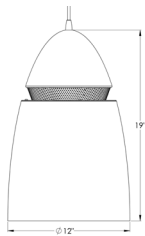

d5403 DIMENSIONS