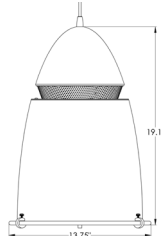

d5404 DIMENSIONS