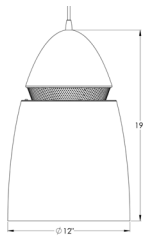

## COTEAU PENDANT

PROJECT: \_\_\_\_\_  
 TYPE: \_\_\_\_\_  
 QUANTITY: \_\_\_\_\_  
 NOTES: \_\_\_\_\_

### SPECIFICATION

<b>CONSTRUCTION</b>	Spun-aluminum or solid-copper shade
<b>DIFFUSER</b>	White opal acrylic diffuser
<b>ACCENTS</b>	Polished chrome trim, clamps and loops
<b>CANOPY</b>	5" diameter black canopy
<b>MOUNTING</b>	Standard ceiling junction box
<b>CORD</b>	Black, Three-conductor hanging cord Adjustable-height aircraft cable
<b>VOLTAGE</b>	120V or 277V
<b>LIGHT SOURCE</b>	Dedicated LED or medium base socket
<b>SHADE DIMENSION</b>	12" diameter x 19" height
<b>OVERALL HEIGHT</b>	60"
<b>CODE COMPLIANCE</b>	UL listed, cUL (ETL/ETLc for LED) certified for dry locations

### d5403 DIMENSIONS

### d5404 DIMENSIONS