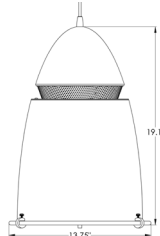

### SPECIFICATION

<b>CONSTRUCTION</b>	Spun-aluminum or solid-copper shade
<b>DIFFUSER</b>	White opal acrylic diffuser
<b>ACCENTS</b>	Polished chrome trim, clamps and loops
<b>CANOPY</b>	5" diameter black canopy
<b>MOUNTING</b>	Standard ceiling junction box
<b>CORD</b>	Black, Three-conductor hanging cord Adjustable-height aircraft cable
<b>VOLTAGE</b>	120V or 277V
<b>LIGHT SOURCE</b>	Dedicated LED or medium base socket
<b>SHADE DIMENSION</b>	12" diameter x 19" height
<b>OVERALL HEIGHT</b>	60"
<b>CODE COMPLIANCE</b>	UL listed, cUL (ETL/ETLc for LED) certified for dry locations

### d5403 DIMENSIONS

### d5404 DIMENSIONS