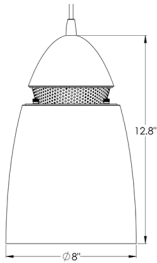

d5401 / d5402

COTEAU PENDANT

PROJECT:
TYPE:
QUANTITY:
NOTES:

SPECIFICATION

CONSTRUCTION	Spun-aluminum or solid-copper shade
DIFFUSER	White opal acrylic diffuser
ACCENTS	Polished chrome trim, clamps and loops
CANOPY	5" diameter black canopy
MOUNTING	Standard ceiling junction box
CORD	Black, Three-conductor hanging cord Adjustable-height aircraft cable
VOLTAGE	120V or 277V
LIGHT SOURCE	Dedicated LED
SHADE DIMENSION	8" diameter x 13" height
OVERALL HEIGHT	60"
CODE COMPLIANCE	UL listed, cUL (ETL/ETLc for LED) certified for dry locations

d5401 DIMENSIONS

d5402 DIMENSIONS

ORDERING INFORMATION

MODEL	LAMPING	VOLTAGE	FINISH	OPTIONS
<input type="checkbox"/> d5401 	LED12² 12W LED PRIMARY LIGHT SOURCE⁴	120¹ 120V 277 277V	PAINTED FINISHES BG BLACK GLOSS BL METALLIC BLUE RD METALLIC RED CU METALLIC COPPER T1 LIGHT TAN G2 MEDIUM GREY GM METALLIC GREEN MB MATTE BLACK MG METALLIC GREY YL BRIGHT YELLOW WH WHITE GLOSS SPECIAL COLOR FINISH SCF _____	INCP³ INNER SHADE IN RAW COPPER COIL COILED ELECTRICAL CORD DIM⁵ DIMMING: 0-10V, ELV, OR TRIAC STEM⁶ RIGID 1/2" DIAMETER STEM ISW⁷ INDEPENDENT SWITCHING METAL FINISHES AL BRUSHED ALUMINUM PA POLISHED ALUMINUM COPPER FINISHES CPL POLISHED COPPER (LACQUERED) CBL BRUSHED COPPER (LACQUERED) CPU POLISHED COPPER (UNLACQUERED) CBU BRUSHED COPPER (UNLACQUERED)
<input type="checkbox"/> d5402 	<p align="center">NOTES</p> <ol style="list-style-type: none"> 1. FIXTURES ARE FACTORY PREWIRED FOR 120V 2. 3000K IS THE STANDARD COLOR TEMPERATURE UNLESS OTHERWISE SPECIFIED; ALSO AVAILABLE IN 2700K, 3500K, AND 4000K 3. STANDARD FIXTURE WITH INNER SHADE PAINTED WHITE 4. 4W LED PERFORATED DECORATIVE CHAMBER 5. COMPATIBLE WITH DEDICATED LED LAMPING; SPECIFY DIMMING PROTOCOL: 0-10V (FOR 35W/40W LED LAMPING, THE STEM OPTION MUST BE ADDED), ELV, OR TRIAC 6. FIXED LENGTH, NOT FIELD-ADJUSTABLE; CUSTOMER TO SPECIFY OVERALL HEIGHT 7. INDEPENDENT SWITCHING OF ACCENT LIGHT AND DOWNLIGHT 8. FOR ADDITIONAL MODIFICATIONS, PLEASE CONTACT YOUR D'AC REPRESENTATIVE 			