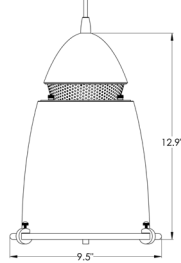

d5401 / d5402

COTEAU PENDANT

PROJECT:
TYPE:
QUANTITY:
NOTES:

SPECIFICATION

CONSTRUCTION	Spun-aluminum or solid-copper shade
DIFFUSER	White opal acrylic diffuser
ACCENTS	Polished chrome trim, clamps and loops
CANOPY	5" diameter black canopy
MOUNTING	Standard ceiling junction box
CORD	Black, Three-conductor hanging cord Adjustable-height aircraft cable
VOLTAGE	120V or 277V
LIGHT SOURCE	Dedicated LED
SHADE DIMENSION	8" diameter x 13" height
OVERALL HEIGHT	60"
CODE COMPLIANCE	UL listed, cUL (ETL/ETLc for LED) certified for dry locations

d5401 DIMENSIONS

d5402 DIMENSIONS

ORDERING INFORMATION

MODEL	LAMPING	VOLTAGE	FINISH	OPTIONS
<input type="checkbox"/> d5401 	LED12² 12W LED PRIMARY LIGHT SOURCE⁴	120¹ 120V 277 277V	PAINTED FINISHES BG BLACK GLOSS BL METALLIC BLUE RD METALLIC RED CU METALLIC COPPER T1 LIGHT TAN G2 MEDIUM GREY GM METALLIC GREEN MB MATTE BLACK MG METALLIC GREY YL BRIGHT YELLOW WH WHITE GLOSS SPECIAL COLOR FINISH SCF _____	INCP³ INNER SHADE IN RAW COPPER COIL COILED ELECTRICAL CORD DIM⁵ DIMMING: 0-10V, ELV, OR TRIAC STEM⁶ RIGID 1/2" DIAMETER STEM ISW⁷ INDEPENDENT SWITCHING METAL FINISHES AL BRUSHED ALUMINUM PA POLISHED ALUMINUM COPPER FINISHES CPL POLISHED COPPER (LACQUERED) CBL BRUSHED COPPER (LACQUERED) CPU POLISHED COPPER (UNLACQUERED) CBU BRUSHED COPPER (UNLACQUERED)
<input type="checkbox"/> d5402 	<p align="center">NOTES</p> <ol style="list-style-type: none"> 1. FIXTURES ARE FACTORY PREWIRED FOR 120V 2. 3000K IS THE STANDARD COLOR TEMPERATURE UNLESS OTHERWISE SPECIFIED; ALSO AVAILABLE IN 2700K, 3500K, AND 4000K 3. STANDARD FIXTURE WITH INNER SHADE PAINTED WHITE 4. 4W LED PERFORATED DECORATIVE CHAMBER 5. COMPATIBLE WITH DEDICATED LED LAMPING; SPECIFY DIMMING PROTOCOL: 0-10V (FOR 35W/40W LED LAMPING, THE STEM OPTION MUST BE ADDED), ELV, OR TRIAC 6. FIXED LENGTH, NOT FIELD-ADJUSTABLE; CUSTOMER TO SPECIFY OVERALL HEIGHT 7. INDEPENDENT SWITCHING OF ACCENT LIGHT AND DOWNLIGHT 8. FOR ADDITIONAL MODIFICATIONS, PLEASE CONTACT YOUR D'AC REPRESENTATIVE 			