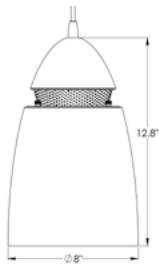

### SPECIFICATION

<b>CONSTRUCTION</b>	Spun-aluminum or solid-copper shade
<b>DIFFUSER</b>	White opal acrylic diffuser
<b>ACCENTS</b>	Polished chrome trim, clamps and loops
<b>CANOPY</b>	5" diameter black canopy
<b>MOUNTING</b>	Standard ceiling junction box
<b>CORD</b>	Black, Three-conductor hanging cord Adjustable-height aircraft cable
<b>VOLTAGE</b>	120V or 277V
<b>LIGHT SOURCE</b>	Dedicated LED
<b>SHADE DIMENSION</b>	8" diameter x 13" height
<b>OVERALL HEIGHT</b>	60"
<b>CODE COMPLIANCE</b>	UL listed, cUL (ETL/ETLc for LED) certified for dry locations

### d5401 DIMENSIONS

### d5402 DIMENSIONS