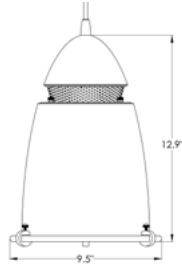

### SPECIFICATION

<b>CONSTRUCTION</b>	Spun-aluminum or solid-copper shade
<b>DIFFUSER</b>	White opal acrylic diffuser
<b>ACCENTS</b>	Polished chrome trim, clamps and loops
<b>CANOPY</b>	5" diameter black canopy
<b>MOUNTING</b>	Standard ceiling junction box
<b>CORD</b>	Black, Three-conductor hanging cord Adjustable-height aircraft cable
<b>VOLTAGE</b>	120V or 277V
<b>LIGHT SOURCE</b>	Dedicated LED
<b>SHADE DIMENSION</b>	8" diameter x 13" height
<b>OVERALL HEIGHT</b>	60"
<b>CODE COMPLIANCE</b>	UL listed, cUL (ETL/ETLc for LED) certified for dry locations

### d5401 DIMENSIONS

### d5402 DIMENSIONS