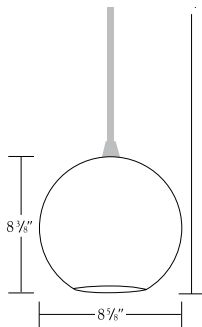

d5312

ORBE PENDANT

PROJECT: _____
 TYPE: _____
 QUANTITY: _____
 NOTES: _____

SPECIFICATION

CONSTRUCTION	Brass or aluminum metal components
CANOPY	5" diameter canopy with hang straight
MOUNTING	Standard ceiling junction box
CORD	White, three-conductor hanging cord
FINISH	Metal or powder coat paint
VOLTAGE	120V or 277V
LIGHT SOURCE	Dedicated LED or medium base socket
SHADE DIMENSION	8.625" diameter x 8.375" height
OVERALL HEIGHT	34"
CODE COMPLIANCE	UL listed, cUL (ETL/ETLc for LED) certified for dry locations

DIMENSIONS

RELATED PRODUCT: d5310

ORDERING INFORMATION

MODEL	LAMPING	VOLTAGE	FINISH	OPTIONS
d5312	LED8² 8W LED, 736 TOTAL LUMENS LED16² 16W LED, 1472 TOTAL LUMENS 1M100⁵ 100W MAX, MEDIUM BASE, A TYPE	120¹ 120V 277 277V	PAINTED FINISHES BG BLACK GLOSS BL METALLIC BLUE RD METALLIC RED CU METALLIC COPPER T1 LIGHT TAN G2 MEDIUM GREY GM METALLIC GREEN MB MATTE BLACK MG METALLIC GREY YL BRIGHT YELLOW WH WHITE GLOSS SPECIAL COLOR FINISH SCF _____	DIM³ DIMMING STEM⁴ RIGID STEM
NOTES 1. FIXTURES ARE FACTORY PREWIRED FOR 120V 2. 3000K IS THE STANDARD COLOR TEMPERATURE UNLESS OTHERWISE SPECIFIED; ALSO AVAILABLE IN 2700K, 3500K, AND 4000K 3. COMPATIBLE WITH DEDICATED LED LAMPING; SPECIFY DIMMING PROTOCOL: 0-10V (FOR 35W/40W LED LAMPING, THE STEM OPTION MUST BE ADDED), ELV, OR TRIAC 4. FIXED LENGTH 1/2" DIAMETER STEM, NOT FIELD-ADJUSTABLE; CUSTOMER TO SPECIFY OVERALL HEIGHT 5. 120V ONLY. FIXTURE SUPPLIED LESS LAMPS; LAMPS MAY BE ORDERED FROM D'AC 6. FOR ADDITIONAL MODIFICATIONS, PLEASE CONTACT YOUR D'AC REPRESENTATIVE				