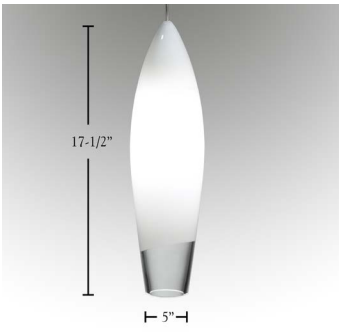

d5292

SFUMATO PENDANT

PROJECT: _____
 TYPE: _____
 QUANTITY: _____
 NOTES: _____

SPECIFICATION

CONSTRUCTION	Italian hand-blown glass shade
CANOPY	5" domed polished aluminum canopy
MOUNTING	Standard ceiling junction box
CORD	Fixture suspended with a clear electrical cord
VOLTAGE	120V or 277V
LIGHT SOURCE	Dedicated LED or medium base socket
DIMMING	Non-dimming, 0-10V, ELV, or TRIAC
SHADE DIMENSION	5" diameter x 17-1/2" height
OVERALL HEIGHT	71"
CODE COMPLIANCE	UL listed, cUL (ETL/ETLc for LED) certified for dry locations

DIMENSIONS

CANOPY:

ORDERING INFORMATION

MODEL	LAMPING	VOLTAGE	GLASS FINISH	OPTIONS
<input type="checkbox"/> d5292	LED8² 8W LED WITH ELECTRONIC DRIVER 1M60³ 60W MAX, MEDIUM BASE, T-10 TYPE	120¹ 120V 277 277V	WO WHITE OPAL	PC POLISHED CHROME
NOTES 1. FIXTURES ARE FACTORY PREWIRED FOR 120V 2. 3000K IS THE STANDARD COLOR TEMPERATURE UNLESS OTHERWISE SPECIFIED; ALSO AVAILABLE IN 2700K, 3500K, AND 4000K 3. 120V ONLY. FIXTURE SUPPLIED LESS LAMPS; LAMPS MAY BE ORDERED FROM D'AC 4. FOR ADDITIONAL MODIFICATIONS, PLEASE CONTACT YOUR D'AC REPRESENTATIVE				