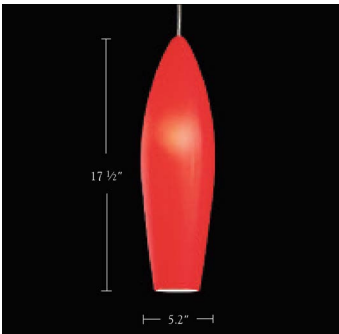

### SPECIFICATION

<b>CONSTRUCTION</b>	Italian hand-blown glass
<b>CANOPY</b>	5" domed polished aluminum canopy
<b>MOUNTING</b>	Standard ceiling junction box
<b>CORD</b>	Fixture suspended with a clear electrical cord
<b>VOLTAGE</b>	120V or 277V
<b>LIGHT SOURCE</b>	Medium base socket
<b>DIMMING</b>	Non-dimming, 0-10V, ELV, or TRIAC
<b>SHADE DIMENSION</b>	5-1/5" diameter x 17-1/2" height
<b>OVERALL HEIGHT</b>	71"
<b>CODE COMPLIANCE</b>	UL listed, cUL (ETL/ETLc for LED) certified for dry locations

### DIMENSIONS