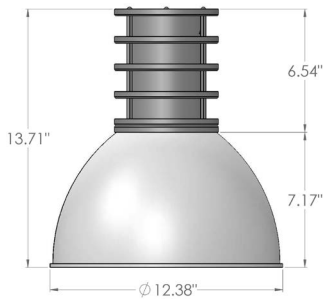

d5270 DOME PENDANT

PROJECT: _____
TYPE: _____
QUANTITY: _____
NOTES: _____

SPECIFICATION

CONSTRUCTION	Clear acrylic prismatic shade
CANOPY	5" diameter canopy
MOUNTING	Standard ceiling junction box
CORD	Adjustable-height, aircraft cable supports fixture
VOLTAGE	120V or 277V
LIGHT SOURCE	Dedicated LED or medium base socket
SHADE DIMENSION	12.38" diameter x 13.71" height
OVERALL HEIGHT	60"
CODE COMPLIANCE	UL listed, cUL (ETL/ETLc for LED) certified for dry locations

DIMENSIONS

RELATED PRODUCT: D5020

ORDERING INFORMATION

MODEL	LAMPING	VOLTAGE	FINISH	SHADE COLORS
<input type="checkbox"/> d5270	LED8² 8W LED, 736 TOTAL LUMENS 1M150⁵ 150W MAX, MEDIUM BASE, A TYPE	120¹ 120V 277 277V	METAL FINISHES AL BRUSHED ALUMINUM PAINTED FINISHES BG BLACK GLOSS BL METALLIC BLUE RD METALLIC RED CU METALLIC COPPER T1 LIGHT TAN G2 MEDIUM GREY GM METALLIC GREEN MB MATTE BLACK MG METALLIC GREY SPECIAL COLOR FINISH SCF _____	CL CLEAR OPTIONS BLF FLAT ACRYLIC BOTTOM LENS (CLEAR) BLDC DOME ACRYLIC BOTTOM LENS (CLEAR) STEM³ RIGID 1/2" DIAMETER STEM EMP⁴ EMERGENCY BATTERY PACK
NOTES 1. FIXTURES ARE FACTORY PREWIRED FOR 120V 2. 3000K IS THE STANDARD COLOR TEMPERATURE UNLESS OTHERWISE SPECIFIED; ALSO AVAILABLE IN 2700K, 3500K, AND 4000K 3. FIXED LENGTH, NOT FIELD-ADJUSTABLE; CUSTOMER TO SPECIFY OVERALL HEIGHT 4. THE EMERGENCY BATTERY PACK OPTION REQUIRES THE USE OF A 12-1/4" DIAMETER CANOPY 5. 120V ONLY. FIXTURE SUPPLIED LESS LAMPS; LAMPS MAY BE ORDERED FROM D'AC 6. FOR ADDITIONAL MODIFICATIONS, PLEASE CONTACT YOUR D'AC REPRESENTATIVE				