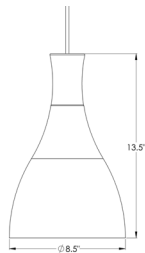

d5265 DIVA PENDANT

PROJECT: _____
 TYPE: _____
 QUANTITY: _____
 NOTES: _____

SPECIFICATION

CONSTRUCTION	Spun-aluminum
TOP CAP	Polished or brushed chrome, brass
CANOPY	5" diameter canopy in same finish as cap
MOUNTING	Standard ceiling junction box
CORD	Clear silver hanging cord
FINISH	Metal or powder coat paint
VOLTAGE	120V or 277V
LIGHT SOURCE	Dedicated LED
SHADE DIMENSION	8-1/2" diameter x 13-1/2" height
OVERALL HEIGHT	60"
CODE COMPLIANCE	UL listed, cUL (ETL/ETLc for LED) certified for dry locations

DIMENSIONS

RELATED PRODUCT: d5260

ORDERING INFORMATION

MODEL	LAMPING	VOLTAGE	CAP FINISHES	FINISH
d5265 	LED8² 8W LED WITH ELECTRONIC DRIVER LED12² 12W LED WITH ELECTRONIC DRIVER	120¹ 120V 277 277V	PC POLISHED CHROME SC SATIN CHROME PB POLISHED BRASS BB BRUSHED BRASS	METAL FINISHES AL BRUSHED ALUMINUM PA POLISHED ALUMINUM PAINTED FINISHES BG BLACK GLOSS BL METALLIC BLUE RD METALLIC RED CU METALLIC COPPER T1 LIGHT TAN G2 MEDIUM GREY GM METALLIC GREEN MB MATTE BLACK SPECIAL COLOR FINISH SCF _____
	NOTES 1. FIXTURES ARE FACTORY PREWIRED FOR 120V UNLESS OTHERWISE SPECIFIED. 2. 3000K IS THE STANDARD COLOR TEMPERATURE UNLESS OTHERWISE SPECIFIED; ALSO AVAILABLE IN 2700K, 3500K, AND 4000K 3. COMPATIBLE WITH DEDICATED LED LAMPING; SPECIFY DIMMING PROTOCOL: 0-10V, ELV, OR TRIAC 4. FIXED LENGTH, NOT FIELD-ADJUSTABLE; CUSTOMER TO SPECIFY OVERALL HEIGHT 5. THE EMERGENCY BATTERY PACK OPTION REQUIRES THE USE OF A 12-1/4" DIAMETER CANOPY 6. ADAPTER AND TRACK SUPPLIED BY INSTALLER 7. FOR MODIFICATIONS TO DIMENSIONS, ELECTRICAL REQUIREMENTS, AND OTHER SPECIAL ORDERS, PLEASE CONTACT YOUR D'AC REPRESENTATIVE		OPTIONS DIM³ DIMMING: 0-10V, ELV, OR TRIAC STEM⁴ RIGID 1/2" DIAMETER STEM TR⁶ FOR USE WITH TRACK SYSTEMS EMP⁵ EMERGENCY BATTERY PACK	