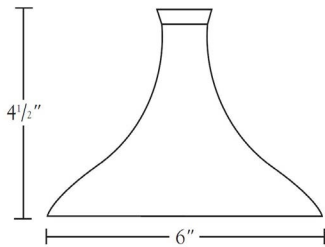

### SPECIFICATION

<b>CONSTRUCTION</b>	Spun-aluminum shade
<b>CANOPY</b>	5" diameter canopy in same finish as cap
<b>MOUNTING</b>	Standard ceiling junction box
<b>CORD</b>	Clear silver hanging cord
<b>FINISH</b>	Metal or powder coat paint
<b>VOLTAGE</b>	120V or 277V
<b>LIGHT SOURCE</b>	Dedicated LED
<b>SHADE DIMENSION</b>	6" diameter x 4-1/2" height
<b>OVERALL HEIGHT</b>	60"
<b>CODE COMPLIANCE</b>	UL listed, cUL (ETL/ETLc for LED) certified for dry locations

### DIMENSIONS