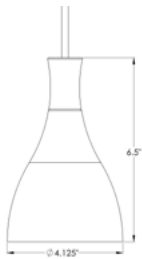

d5260

MINI DIVA PENDANT

PROJECT:
TYPE:
QUANTITY:
NOTES:

SPECIFICATION

CONSTRUCTION	Spun-aluminum shade
CANOPY	5" diameter canopy in same finish as cap
MOUNTING	Standard ceiling junction box
CORD	Clear silver hanging cord
FINISH	Metal or powder coat paint
VOLTAGE	120V or 277V
LIGHT SOURCE	Dedicated LED
SHADE DIMENSION	4- $\frac{1}{8}$ " diameter x 6- $\frac{1}{2}$ " height
OVERALL HEIGHT	60"
CODE COMPLIANCE	UL listed, cUL (ETL/ETLc for LED) certified for dry locations

DIMENSIONS

RELATED PRODUCT: d5265

ORDERING INFORMATION

MODEL	LAMPING	VOLTAGE	CAP FINISHES	FINISH
<input type="checkbox"/> d5260-MINI 	LED6² 6W LED WITH ELECTRONIC DRIVER	120¹ 120V 277 277V	PC POLISHED CHROME SC SATIN CHROME PB POLISHED BRASS BB BRUSHED BRASS	METAL FINISHES AL BRUSHED ALUMINUM PA POLISHED ALUMINUM PAINTED FINISHES BG BLACK GLOSS BL METALLIC BLUE RD METALLIC RED CU METALLIC COPPER T1 LIGHT TAN G2 MEDIUM GREY GM METALLIC GREEN MB MATTE BLACK SPECIAL COLOR FINISH SCF _____
NOTES 1. FIXTURES ARE FACTORY PREWIRED FOR 120V 2. 3000K IS THE STANDARD COLOR TEMPERATURE UNLESS OTHERWISE SPECIFIED; ALSO AVAILABLE IN 2700K, 3500K, AND 4000K 3. COMPATIBLE WITH DEDICATED LED LAMPING; SPECIFY DIMMING PROTOCOL: 0-10V (FOR 35W/40W LED LAMPING, THE STEM OPTION MUST BE ADDED), ELV, OR TRIAC 4. FIXED LENGTH, NOT FIELD-ADJUSTABLE; CUSTOMER TO SPECIFY OVERALL HEIGHT 5. REQUIRES A SEPARATE EM DRIVER THAT MAY AFFECT THE INSTALLATION AND PROFILE OF THE FIXTURE 6. ADAPTER AND TRACK SUPPLIED BY INSTALLER 7. FOR ADDITIONAL MODIFICATIONS, PLEASE CONTACT YOUR D'AC REPRESENTATIVE		OPTIONS DIM³ DIMMING: 0-10V, ELV, OR TRIAC STEM⁴ RIGID $\frac{1}{2}$ " DIAMETER STEM TR⁶ FOR USE WITH TRACK SYSTEMS EMP⁵ EMERGENCY BATTERY PACK		