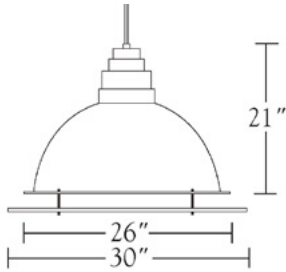

d5251 ARENA PENDANT

PROJECT: _____
 TYPE: _____
 QUANTITY: _____
 NOTES: _____

SPECIFICATION

CONSTRUCTION	Spun-aluminum shade
OPTIONAL DIFFUSER	Optional white opal acrylic diffuser with center aperture
ACCENTS	Brushed aluminum standoffs and knobs
CANOPY	5" diameter brushed aluminum canopy
MOUNTING	Standard ceiling junction box
STEM	Rigid 1/2" diameter stem
VOLTAGE	120V or 277V
LIGHT SOURCE	Dedicated LED or medium base socket
SHADE DIMENSION	26" diameter x 21" height
OVERALL HEIGHT	48"
CODE COMPLIANCE	UL listed, cUL (ETL/ETLc for LED) certified for dry locations

DIMENSIONS

CANOPY:

ORDERING INFORMATION

MODEL	LAMPING	VOLTAGE	FINISH	OPTIONS
<input type="checkbox"/> d5251 	LED12² 12W LED, 1104 TOTAL LUMENS LED35² 35W LED, 3500 TOTAL LUMENS 1M150⁷ 150W MAX, MEDIUM BASE, A TYPE	120¹ 120V 277 277V	METAL FINISHES AL BRUSHED ALUMINUM PA POLISHED ALUMINUM PAINTED FINISHES BG BLACK GLOSS BL METALLIC BLUE RD METALLIC RED CU METALLIC COPPER T1 LIGHT TAN G2 MEDIUM GREY GM METALLIC GREEN MB MATTE BLACK MG METALLIC GREY YL BRIGHT YELLOW	DISC³ WHITE OPAL ACRYLIC DISK CPI CUSTOM PAINTED INTERIOR DIM⁴ DIMMING: 0-10V, ELV, OR TRIAC EMP⁶ EMERGENCY BATTERY PACK WH WHITE GLOSS T2 MEDIUM TAN AN METALLIC ANTHRACITE SF SEAFOAM MP MAGENTA PINK BZ METALLIC BRONZE SPECIAL COLOR FINISH SCF _____
	NOTES 1. FIXTURES ARE FACTORY PREWIRED FOR 120V 2. 3000K IS THE STANDARD COLOR TEMPERATURE UNLESS OTHERWISE SPECIFIED; ALSO AVAILABLE IN 2700K, 3500K, AND 4000K 3. WHITE OPAL ACRYLIC DISK WITH CENTER APERTURE WITH BRUSHED ALUMINUM STANDOFFS AND KNOBS. 30" DIAMETER 4. SPECIFY DIMMING PROTOCOL: 0-10V (FOR 35W/40W LED LAMPING, THE STEM OPTION MUST BE ADDED), ELV, OR TRIAC 5. FIXED LENGTH, NOT FIELD-ADJUSTABLE; CUSTOMER TO SPECIFY OAH 6. REQUIRES A SEPARATE EM DRIVER THAT MAY AFFECT THE INSTALLATION AND PROFILE OF THE FIXTURE 7. 120V ONLY. FIXTURE SUPPLIED LESS LAMPS; LAMPS MAY BE ORDERED FROM D'AC 8. FOR ADDITIONAL MODIFICATIONS, PLEASE CONTACT YOUR D'AC REP			