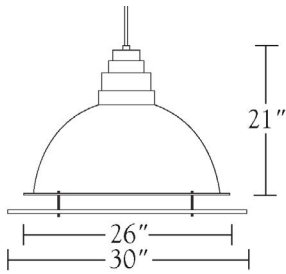

d5251

ARENA PENDANT

PROJECT: _____
 TYPE: _____
 QUANTITY: _____
 NOTES: _____

SPECIFICATION

CONSTRUCTION	Spun-aluminum shade
OPTIONAL DIFFUSER	Optional white opal acrylic diffuser with center aperture
ACCENTS	Brushed aluminum standoffs and knobs
CANOPY	5" diameter brushed aluminum canopy
MOUNTING	Standard ceiling junction box
STEM	Rigid 1/2" diameter stem
VOLTAGE	120V or 277V
LIGHT SOURCE	Dedicated LED or medium base socket
SHADE DIMENSION	26" diameter x 21" height
OVERALL HEIGHT	48"
CODE COMPLIANCE	UL listed, cUL (ETL/ETLc for LED) certified for dry locations

DIMENSIONS

CANOPY:

ORDERING INFORMATION

MODEL	LAMPING	VOLTAGE	FINISH	OPTIONS
<input type="checkbox"/> d5251 	LED12² 12W LED, 1104 TOTAL LUMENS LED35² 35W LED, 3500 TOTAL LUMENS 1M150⁷ 150W MAX, MEDIUM BASE, A TYPE	120¹ 120V 277 277V	METAL FINISHES AL BRUSHED ALUMINUM PA POLISHED ALUMINUM PAINTED FINISHES BG BLACK GLOSS BL METALLIC BLUE RD METALLIC RED CU METALLIC COPPER T1 LIGHT TAN G2 MEDIUM GREY GM METALLIC GREEN MB MATTE BLACK MG METALLIC GREY YL BRIGHT YELLOW	DISC³ WHITE OPAL ACRYLIC DISK CPI CUSTOM PAINTED INTERIOR DIM⁴ DIMMING: 0-10V, ELV, OR TRIAC EMP⁶ EMERGENCY BATTERY PACK WH WHITE GLOSS T2 MEDIUM TAN AN METALLIC ANTHRACITE SF SEAFOAM MP MAGENTA PINK BZ METALLIC BRONZE SPECIAL COLOR FINISH SCF _____
	NOTES 1. FIXTURES ARE FACTORY PREWIRED FOR 120V 2. 3000K IS THE STANDARD COLOR TEMPERATURE UNLESS OTHERWISE SPECIFIED; ALSO AVAILABLE IN 2700K, 3500K, AND 4000K 3. WHITE OPAL ACRYLIC DISK WITH CENTER APERTURE WITH BRUSHED ALUMINUM STANDOFFS AND KNOBS. 30" DIAMETER 4. SPECIFY DIMMING PROTOCOL: 0-10V (FOR 35W/40W LED LAMPING, THE STEM OPTION MUST BE ADDED), ELV, OR TRIAC 5. FIXED LENGTH, NOT FIELD-ADJUSTABLE; CUSTOMER TO SPECIFY OAH 6. THE EMERGENCY BATTERY PACK OPTION REQUIRES THE USE OF A 12-1/4" DIAMETER CANOPY 7. 120V ONLY. FIXTURE SUPPLIED LESS LAMPS; LAMPS MAY BE ORDERED FROM D'AC 8. FOR ADDITIONAL MODIFICATIONS, PLEASE CONTACT YOUR D'AC REP			