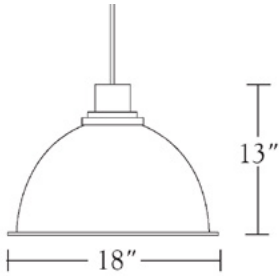

DIMENSIONS