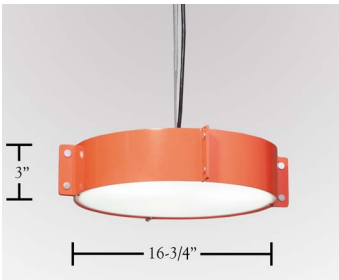

d5242

MERIDIAN PENDANT

PROJECT: _____
 TYPE: _____
 QUANTITY: _____
 NOTES: _____

SPECIFICATION

CONSTRUCTION	Aluminum shade and canopy
DIFFUSER	White opal acrylic bottom lens
ACCENTS	Brushed aluminum buttons
CANOPY	5" diameter black canopy
MOUNTING	Standard Ceiling junction box
CORD	Black, Three-conductor hanging cord Adjustable-height aircraft cable
VOLTAGE	120V or 277V
LIGHT SOURCE	Dedicated LED or candelabra base socket
SHADE DIMENSION	16-3/4" diameter x 3-5/8" height
OVERALL HEIGHT	60"
CODE COMPLIANCE	UL listed, cUL (ETL/ETLc for LED) certified for dry locations

DIMENSIONS

CANOPY:

ORDERING INFORMATION

MODEL	LAMPING	VOLTAGE	FINISH	OPTIONS
<input type="checkbox"/> d5242	LED12² 12W LED, 1104 TOTAL LUMENS LED35² 35W LED, 3500 TOTAL LUMENS 3C25⁶ 25W, CANDELABRA BASE, B-10 TYPE	120¹ 120V 277 277V	METAL FINISHES AL BRUSHED ALUMINUM PAINTED FINISHES BG BLACK GLOSS BL METALLIC BLUE RD METALLIC RED CU METALLIC COPPER T1 LIGHT TAN G2 MEDIUM GREY GM METALLIC GREEN MB MATTE BLACK MG METALLIC GREY YL BRIGHT YELLOW BC BLACK CRINKLE	COIL COILED ELECTRIC CORD DIM³ DIMMING: 0-10V, ELV, OR TRIAC STEM⁴ RIGID 1/2" DIAMETER STEM EMP⁵ EMERGENCY BATTERY PACK WH WHITE GLOSS T2 MEDIUM TAN AN METALLIC ANTHRACITE SF SEAFOAM MP MAGENTA PINK BZ METALLIC BRONZE SPECIAL COLOR FINISH SCF _____
NOTES 1. FIXTURES ARE FACTORY PREWIRED FOR 120V UNLESS OTHERWISE SPECIFIED 2. 3000K IS THE STANDARD COLOR TEMPERATURE UNLESS OTHERWISE SPECIFIED; ALSO AVAILABLE IN 2700K, 3500K, AND 4000K 3. COMPATIBLE WITH DEDICATED LED LAMPING; SPECIFY DIMMING PROTOCOL: 0-10V, ELV, OR TRIAC 4. FIXED LENGTH, NOT FIELD-ADJUSTABLE; CUSTOMER TO SPECIFY OAH 5. THE EMERGENCY BATTERY PACK OPTION REQUIRES THE USE OF A 12-1/4" DIAMETER CANOPY 6. FIXTURE SUPPLIED LESS LAMPS; LAMPS MAY BE ORDERED FROM D'AC 7. FOR MODIFICATIONS TO DIMENSIONS, ELECTRICAL REQUIREMENTS, AND OTHER SPECIAL ORDERS, PLEASE CONTACT YOUR D'AC REPRESENTATIVE				