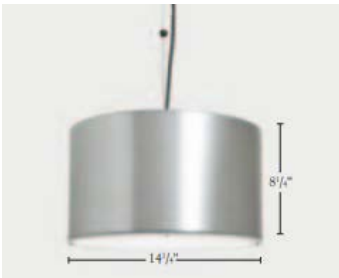

d5239 BASIX PENDANT

PROJECT: _____
 TYPE: _____
 QUANTITY: _____
 NOTES: _____

SPECIFICATION

CONSTRUCTION	Aluminum shade and canopy
DIFFUSER	White opal acrylic bottom lens
CANOPY	5" diameter black canopy
MOUNTING	Standard ceiling junction box
CORD	Black, Three-conductor hanging cord Adjustable-height aircraft cable
FINISH	Metal or powder coat paint
VOLTAGE	120V or 277V
LIGHT SOURCE	Dedicated LED or medium base socket
SHADE DIMENSION	14-1/4" diameter x 8-1/4" height
OVERALL HEIGHT	60"
CODE COMPLIANCE	UL listed, cUL (ETL/ETLc for LED) certified for dry locations

DIMENSIONS

CANOPY:

ORDERING INFORMATION

MODEL	LAMPING	VOLTAGE	FINISH	OPTIONS
<input type="checkbox"/> d5239	LED12² 12W LED, 1104 TOTAL LUMENS LED35² 35W LED, 3500 TOTAL LUMENS 1M100⁶ 100W MAX, MEDIUM BASE, A TYPE	120¹ 120V 277 277V	METAL FINISHES AL BRUSHED ALUMINUM PAINTED FINISHES BG BLACK GLOSS BL METALLIC BLUE RD METALLIC RED CU METALLIC COPPER T1 LIGHT TAN G2 MEDIUM GREY GM METALLIC GREEN MB MATTE BLACK MG METALLIC GREY YL BRIGHT YELLOW BC BLACK CRINKLE	COIL COILED ELECTRIC CORD DIM³ DIMMING: 0-10V, ELV, OR TRIAC STEM⁴ RIGID 1/2" DIAMETER STEM EMP⁵ EMERGENCY BATTERY PACK WH WHITE GLOSS T2 MEDIUM TAN AN METALLIC ANTHRACITE SF SEAFOAM MP MAGENTA PINK BZ METALLIC BRONZE SPECIAL COLOR FINISH SCF _____
NOTES 1. FIXTURES ARE FACTORY PREWIRED FOR 120V UNLESS OTHERWISE SPECIFIED 2. 3000K IS THE STANDARD COLOR TEMPERATURE UNLESS OTHERWISE SPECIFIED; ALSO AVAILABLE IN 2700K, 3500K, AND 4000K 3. COMPATIBLE WITH DEDICATED LED LAMPING; SPECIFY DIMMING PROTOCOL: 0-10V, ELV, OR TRIAC 4. FIXED LENGTH, NOT FIELD-ADJUSTABLE; CUSTOMER TO SPECIFY OAH 5. THE EMERGENCY BATTERY PACK OPTION REQUIRES THE USE OF A 12-1/4" DIAMETER CANOPY 6. FIXTURE SUPPLIED LESS LAMPS; LAMPS MAY BE ORDERED FROM D'AC 7. FOR MODIFICATIONS TO DIMENSIONS, ELECTRICAL REQUIREMENTS, AND OTHER SPECIAL ORDERS, PLEASE CONTACT YOUR D'AC REPRESENTATIVE				