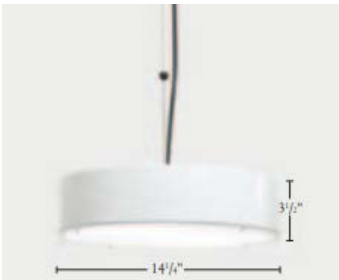

d5238 BASIX PENDANT

PROJECT: _____
 TYPE: _____
 QUANTITY: _____
 NOTES: _____

SPECIFICATION

CONSTRUCTION	Aluminum shade and canopy
DIFFUSER	White opal acrylic bottom lens
CANOPY	5" diameter black canopy
MOUNTING	Standard ceiling junction box
CORD	Black, Three-conductor hanging cord Adjustable-height aircraft cable
FINISH	Metal or powder coat paint
VOLTAGE	120V or 277V
LIGHT SOURCE	Dedicated LED or candelabra base socket
SHADE DIMENSION	14-¼" diameter x 3-½" height
OVERALL HEIGHT	60"
CODE COMPLIANCE	UL listed, cUL (ETL/ETLc for LED) certified for dry locations

DIMENSIONS

CANOPY:

ORDERING INFORMATION

MODEL	LAMPING	VOLTAGE	FINISH	OPTIONS
<input type="checkbox"/> d5238	LED12² 12W LED, 1104 TOTAL LUMENS 3C25⁵ 25W MAX, CANDELABRA BASE, B-10 TYPE LED30² 30W LED, 3000-3300 TOTAL LUMENS	120¹ 120V 277 277V	METAL FINISHES AL BRUSHED ALUMINUM PAINTED FINISHES BG BLACK GLOSS BL METALLIC BLUE RD METALLIC RED CU METALLIC COPPER T1 LIGHT TAN G2 MEDIUM GREY GM METALLIC GREEN MB MATTE BLACK MG METALLIC GREY YL BRIGHT YELLOW BC BLACK CRINKLE	COIL COILED ELECTRIC CORD DIM³ DIMMING: 0-10V, ELV, OR TRIAC STEM⁴ RIGID ½" DIAMETER STEM EMP⁵ EMERGENCY BATTERY PACK WH WHITE GLOSS T2 MEDIUM TAN AN METALLIC ANTHRACITE SF SEAFOAM MP MAGENTA PINK BZ METALLIC BRONZE SPECIAL COLOR FINISH SCF _____
<p align="center">NOTES</p> <ol style="list-style-type: none"> 1. FIXTURES ARE FACTORY PREWIRED FOR 120V 2. 3000K IS THE STANDARD COLOR TEMPERATURE UNLESS OTHERWISE SPECIFIED; ALSO AVAILABLE IN 2700K, 3500K, AND 4000K 3. COMPATIBLE WITH DEDICATED LED LAMPING; SPECIFY DIMMING PROTOCOL: 0-10V (FOR 35W/40W LED LAMPING, THE STEM OPTION MUST BE ADDED), ELV, OR TRIAC 4. FIXED LENGTH, NOT FIELD-ADJUSTABLE; CUSTOMER TO SPECIFY OVERALL HEIGHT 5. THE EMERGENCY BATTERY PACK OPTION REQUIRES THE USE OF A 12-¼" DIAMETER CANOPY 6. 120V ONLY. FIXTURE SUPPLIED LESS LAMPS; LAMPS MAY BE ORDERED FROM D'AC 7. FOR ADDITIONAL MODIFICATIONS, PLEASE CONTACT YOUR D'AC REPRESENTATIVE 				