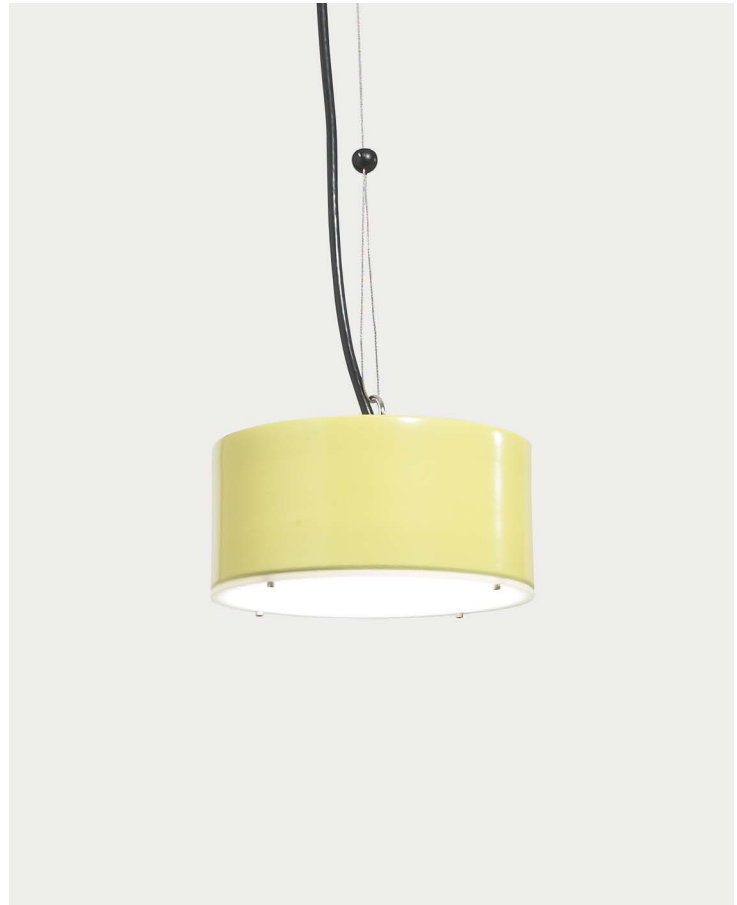

d5236 BASIX PENDANT

PROJECT: _____
 TYPE: _____
 QUANTITY: _____
 NOTES: _____

SPECIFICATION

CONSTRUCTION	Aluminum shade and canopy
DIFFUSER	White opal acrylic bottom lens
CANOPY	5" diameter black canopy
MOUNTING	Standard ceiling junction box
CORD	Black, Three-conductor hanging cord Adjustable-height aircraft cable
FINISH	Metal or powder coat paint
VOLTAGE	120V or 277V
LIGHT SOURCE	Dedicated LED or candelabra base socket
SHADE DIMENSION	7-¼" diameter x 3-½" height
OVERALL HEIGHT	60"
CODE COMPLIANCE	UL listed, cUL (ETL/ETLc for LED) certified for dry locations

DIMENSIONS

CANOPY:

ORDERING INFORMATION

MODEL	LAMPING	VOLTAGE	FINISH	OPTIONS
d5236	LED6² 6W LED, 552 TOTAL LUMENS 2C25⁴ 25W, CANDELABRA BASE, B-10 TYPE	120¹ 120V 277 277V	METAL FINISHES AL BRUSHED ALUMINUM PAINTED FINISHES BG BLACK GLOSS BL METALLIC BLUE RD METALLIC RED CU METALLIC COPPER T1 LIGHT TAN G2 MEDIUM GREY GM METALLIC GREEN MB MATTE BLACK MG METALLIC GREY YL BRIGHT YELLOW BC BLACK CRINKLE	COIL COILED ELECTRIC CORD DIM³ DIMMING: 0-10V, ELV, OR TRIAC STEM⁴ RIGID ½" DIAMETER STEM EMP⁵ EMERGENCY BATTERY PACK WH WHITE GLOSS T2 MEDIUM TAN AN METALLIC ANTHRACITE SF SEAFOAM MP MAGENTA PINK BZ METALLIC BRONZE SPECIAL COLOR FINISH SCF _____
NOTES 1. FIXTURES ARE FACTORY PREWIRED FOR 120V UNLESS OTHERWISE SPECIFIED. 2. 3000K IS THE STANDARD COLOR TEMPERATURE UNLESS OTHERWISE SPECIFIED; ALSO AVAILABLE IN 2700K, 3500K, AND 4000K 3. COMPATIBLE WITH DEDICATED LED LAMPING; SPECIFY DIMMING PROTOCOL: 0-10V, ELV, OR TRIAC 4. FIXED LENGTH, NOT FIELD-ADJUSTABLE; CUSTOMER TO SPECIFY OVERALL HEIGHT 5. THE EMERGENCY BATTERY PACK OPTION REQUIRES THE USE OF A 12-¼" DIAMETER CANOPY 6. FIXTURE SUPPLIED LESS LAMPS; LAMPS MAY BE ORDERED FROM D'AC 7. FOR MODIFICATIONS TO DIMENSIONS, ELECTRICAL REQUIREMENTS, AND OTHER SPECIAL ORDERS, PLEASE CONTACT YOUR D'AC REPRESENTATIVE				