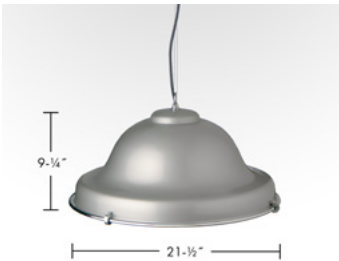

d5035 ENCINO PENDANT

PROJECT: _____
 TYPE: _____
 QUANTITY: _____
 NOTES: _____

SPECIFICATION

CONSTRUCTION	Spun-aluminum shade
DIFFUSER	White opal acrylic diffuser
ACCENTS	Polished chrome trim, clamps and loops
MOUNTING	Standard ceiling junction box
CORD	Black, Three-conductor hanging cord Adjustable-height aircraft cable
FINISH	Metal or powder coat paint
VOLTAGE	120V or 277V
LIGHT SOURCE	Dedicated LED or medium base socket
SHADE DIMENSION	21-½" diameter x 9-¼" height
OVERALL HEIGHT	60"
CODE COMPLIANCE	UL listed, cUL (ETL/ETLc for LED) certified for dry locations

DIMENSIONS

CANOPY:

ORDERING INFORMATION

MODEL	LAMPING	VOLTAGE	FINISH	OPTIONS
<input type="checkbox"/> d5035	LED12² 12W LED, 1104 TOTAL LUMENS LED35² 35W LED, 3500 TOTAL LUMENS 2M100⁷ 100W MAX, MEDIUM BASE, A TYPE	120¹ 120V 277 277V	PAINTED FINISHES BG BLACK GLOSS BL METALLIC BLUE RD METALLIC RED CU METALLIC COPPER T1 LIGHT TAN G2 MEDIUM GREY GM METALLIC GREEN MB MATTE BLACK MG METALLIC GREY YL BRIGHT YELLOW WH WHITE GLOSS SPECIAL COLOR FINISH SCF _____	INCP³ INNER SHADE IN RAW COPPER COIL COILED ELECTRICAL CORD DIM⁴ DIMMING: 0-10V, ELV, OR TRIAC STEM⁵ RIGID ½" DIAMETER STEM TR⁶ FOR USE WITH TRACK SYSTEMS METAL FINISHES AL BRUSHED ALUMINUM PA POLISHED ALUMINUM COPPER FINISHES CPL POLISHED COPPER (LACQUERED) CBL BRUSHED COPPER (LACQUERED) CPU POLISHED COPPER (UNLACQUERED) CBU BRUSHED COPPER (UNLACQUERED)
NOTES 1. FIXTURES ARE FACTORY PREWIRED FOR 120V 2. 3000K IS THE STANDARD COLOR TEMPERATURE UNLESS OTHERWISE SPECIFIED; ALSO AVAILABLE IN 2700K, 3500K, AND 4000K 3. STANDARD FIXTURE WITH INNER SHADE PAINTED WHITE 4. SPECIFY DIMMING PROTOCOL: 0-10V (FOR 35W/40W LED LAMPING, THE STEM OPTION MUST BE ADDED), ELV, OR TRIAC 5. FIXED LENGTH, NOT FIELD-ADJUSTABLE; CUSTOMER TO SPECIFY OVERALL HEIGHT 6. ADAPTER AND TRACK SUPPLIED BY INSTALLER 7. 120V ONLY. FIXTURE SUPPLIED LESS LAMPS; LAMPS MAY BE ORDERED FROM D'AC 8. FOR ADDITIONAL MODIFICATIONS, PLEASE CONTACT YOUR D'AC REP				