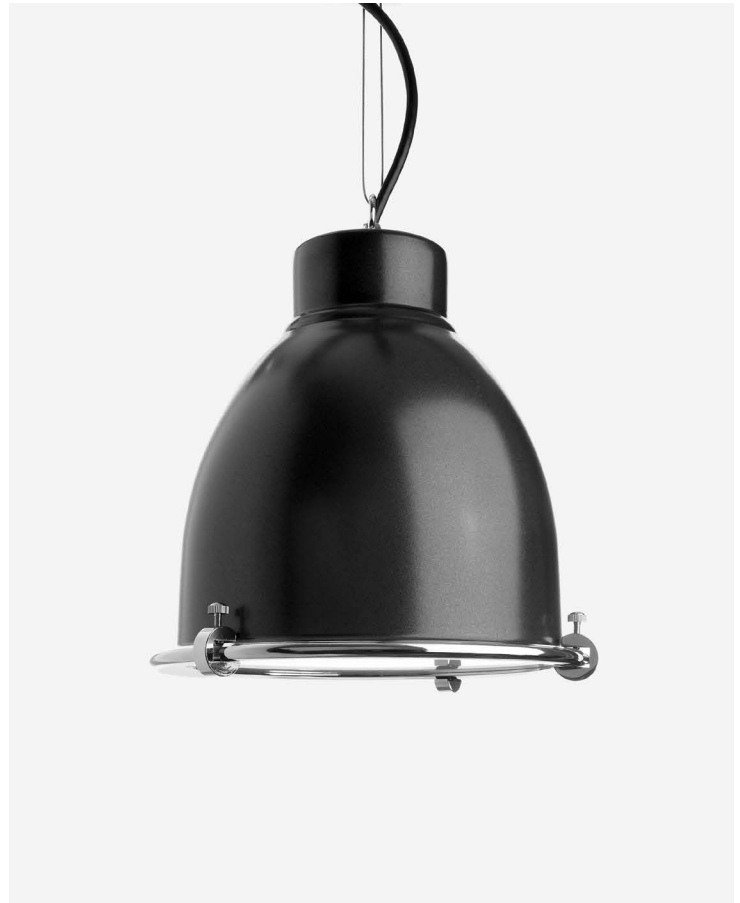

d5034-MINI

MINI DAVIDO PENDANT

PROJECT:
TYPE:
QUANTITY:
NOTES:

SPECIFICATION

CONSTRUCTION	Spun-aluminum shade
DIFFUSER	White opal acrylic diffuser
ACCENTS	Polished chrome trim, clamps and loops
CANOPY	5" diameter black canopy
MOUNTING	Standard ceiling junction box
CORD	Black, Three-conductor hanging cord Adjustable-height aircraft cable
VOLTAGE	120V or 277V
LIGHT SOURCE	Dedicated LED or medium base socket
SHADE DIMENSION	9-1/2" diameter, 9-1/2" height
OVERALL HEIGHT	60"
CODE COMPLIANCE	UL listed, cUL (ETL/ETLc for LED) certified for dry locations