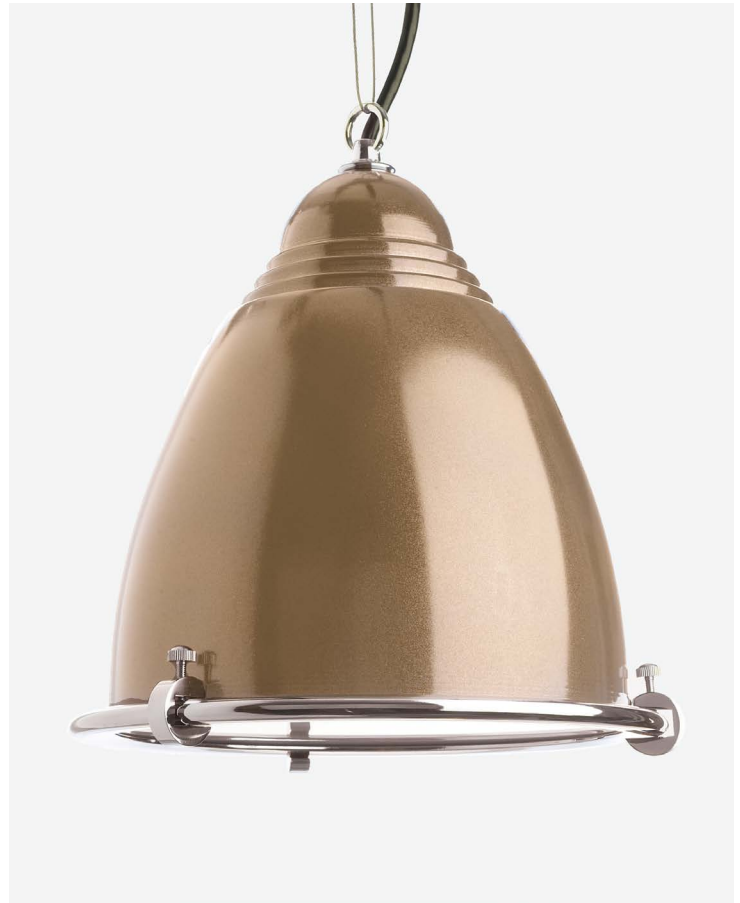

# d5032 BORALO PENDANT

PROJECT: \_\_\_\_\_  
 TYPE: \_\_\_\_\_  
 QUANTITY: \_\_\_\_\_  
 NOTES: \_\_\_\_\_

## SPECIFICATION

<b>CONSTRUCTION</b>	Spun-aluminum shade
<b>DIFFUSER</b>	White opal acrylic diffuser
<b>ACCENTS</b>	Polished chrome trim, clamps and loops
<b>CANOPY</b>	5" diameter black canopy
<b>MOUNTING</b>	Standard ceiling junction box
<b>CORD</b>	Black, Three-conductor hanging cord Adjustable-height aircraft cable
<b>VOLTAGE</b>	120V or 277V
<b>LIGHT SOURCE</b>	Dedicated LED or medium base socket
<b>SHADE DIMENSION</b>	11- <sup>2</sup> / <sub>5</sub> " diameter x 12" height
<b>OVERALL HEIGHT</b>	60"
<b>CODE COMPLIANCE</b>	UL listed, cUL (ETL/ETLc for LED) certified for dry locations