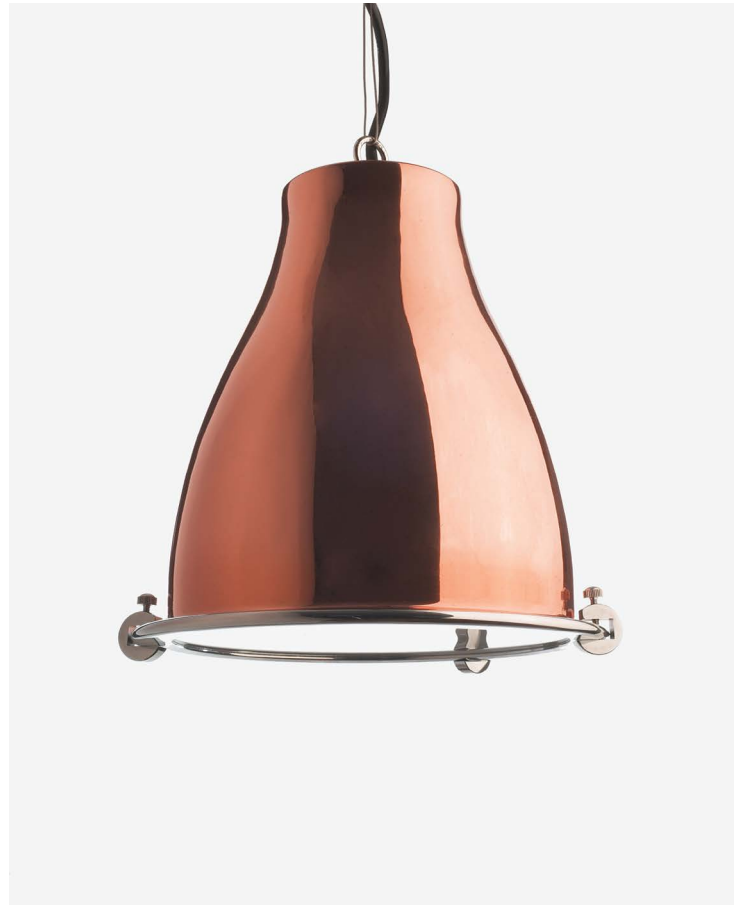

d5030 STADIO PENDANT

PROJECT: _____
 TYPE: _____
 QUANTITY: _____
 NOTES: _____

SPECIFICATION

CONSTRUCTION	Spun-aluminum or solid-copper shade
DIFFUSER	White opal acrylic diffuser
ACCENTS	Polished chrome trim, clamps and loops
CANOPY	5" diameter black canopy
MOUNTING	Standard ceiling junction box
CORD	Black, Three-conductor hanging cord Adjustable-height aircraft cable
VOLTAGE	120V or 277V
LIGHT SOURCE	Dedicated LED or medium base socket
SHADE DIMENSION	14" diameter x 14" height
OVERALL HEIGHT	60"
CODE COMPLIANCE	UL listed, cUL (ETL/ETLc for LED) certified for dry locations

DIMENSIONS

CANOPY:

ORDERING INFORMATION

MODEL	LAMPING	VOLTAGE	FINISH	OPTIONS
<input type="checkbox"/> d5030	LED12² 12W LED, 1104 TOTAL LUMENS LED16² 16W LED, 1472 TOTAL LUMENS LED35² 35W LED, 3500 TOTAL LUMENS 1M150⁷ 150W MAX, MEDIUM BASE, A TYPE	120¹ 120V 277 277V	PAINTED FINISHES BG BLACK GLOSS BL METALLIC BLUE RD METALLIC RED CU METALLIC COPPER T1 LIGHT TAN G2 MEDIUM GREY GM METALLIC GREEN MB MATTE BLACK MG METALLIC GREY YL BRIGHT YELLOW WH WHITE GLOSS SPECIAL COLOR FINISH SCF _____	INCP³ INNER SHADE IN RAW COPPER COIL COILED ELECTRICAL CORD DIM⁴ DIMMING: 0-10V, ELV, OR TRIAC STEM⁵ RIGID 1/2" DIAMETER STEM TR⁶ FOR USE WITH TRACK SYSTEMS METAL FINISHES AL BRUSHED ALUMINUM PA POLISHED ALUMINUM COPPER FINISHES CPL POLISHED COPPER (LACQUERED) CBL BRUSHED COPPER (LACQUERED) CPU POLISHED COPPER (UNLACQUERED) CBU BRUSHED COPPER (UNLACQUERED)
NOTES 1. FIXTURES ARE FACTORY PREWIRED FOR 120V 2. 3000K IS THE STANDARD COLOR TEMPERATURE UNLESS OTHERWISE SPECIFIED; ALSO AVAILABLE IN 2700K, 3500K, AND 4000K 3. STANDARD FIXTURE WITH INNER SHADE PAINTED WHITE 4. SPECIFY DIMMING PROTOCOL: 0-10V (FOR 35W/40W LED LAMPING, THE STEM OPTION MUST BE ADDED), ELV, OR TRIAC 5. FIXED LENGTH, NOT FIELD-ADJUSTABLE; CUSTOMER TO SPECIFY OAH 6. ADAPTER AND TRACK SUPPLIED BY INSTALLER 7. 120V ONLY. FIXTURE SUPPLIED LESS LAMPS; LAMPS MAY BE ORDERED FROM D'AC 8. FOR ADDITIONAL MODIFICATIONS, PLEASE CONTACT YOUR D'AC REP				