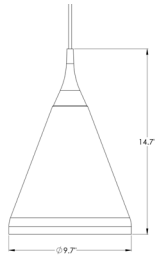

d5027 CORONA PENDANT

PROJECT: _____
 TYPE: _____
 QUANTITY: _____
 NOTES: _____

SPECIFICATION

CONSTRUCTION	Spun-aluminum or solid-copper shade
ACCENTS	Brushed aluminum finial
CANOPY	5" diameter brushed aluminum canopy
MOUNTING	Standard ceiling junction box
CORD	White three-conductor cord
FINISH	Metal or powder coat paint
VOLTAGE	120V or 277V
LIGHT SOURCE	Dedicated LED or medium base socket
SHADE DIMENSION	9-1/2" diameter, 15" height
OVERALL HEIGHT	60"
CODE COMPLIANCE	UL listed, cUL (ETL/ETLc for LED) certified for dry locations

DIMENSIONS

RELATED PRODUCT: d5026

ORDERING INFORMATION

MODEL	LAMPING	VOLTAGE	FINISH	OPTIONS
<input type="checkbox"/> d5027 	LED8² 8W LED, 736 TOTAL LUMENS 1M100⁶ 100W MAX, MEDIUM BASE, A TYPE	120¹ 120V 277 277V	PAINTED FINISHES BG BLACK GLOSS BL METALLIC BLUE RD METALLIC RED CU METALLIC COPPER T1 LIGHT TAN G2 MEDIUM GREY GM METALLIC GREEN MB MATTE BLACK MG METALLIC GREY YL BRIGHT YELLOW WH WHITE GLOSS SPECIAL COLOR FINISH SCF _____	INCP⁴ INNER SHADE IN RAW COPPER INCP²⁴ INNER SHADE IN PAINTED COPPER DIM³ DIMMING: 0-10V, ELV, OR TRIAC STEM⁵ RIGID 1/2" DIAMETER STEM TR⁷ FOR USE WITH TRACK SYSTEMS METAL FINISHES AL BRUSHED ALUMINUM PA POLISHED ALUMINUM COPPER FINISHES CPL POLISHED COPPER (LACQUERED) CBL BRUSHED COPPER (LACQUERED) CPU POLISHED COPPER (UNLACQUERED) CBU BRUSHED COPPER (UNLACQUERED)
<p style="text-align: center;">NOTES</p> <ol style="list-style-type: none"> 1. FIXTURES ARE FACTORY PREWIRED FOR 120V 2. 3000K IS THE STANDARD COLOR TEMPERATURE UNLESS OTHERWISE SPECIFIED; ALSO AVAILABLE IN 2700K, 3500K, AND 4000K 3. SPECIFY DIMMING PROTOCOL: 0-10V (FOR 35W/40W LED LAMPING, THE STEM OPTION MUST BE ADDED), ELV, OR TRIAC 4. STANDARD FIXTURE WITH INNER SHADE PAINTED WHITE 5. FIXED LENGTH, NOT FIELD-ADJUSTABLE; CUSTOMER TO SPECIFY OAH 6. 120V ONLY. FIXTURE SUPPLIED LESS LAMPS; LAMPS MAY BE ORDERED FROM D'AC 7. ADAPTER AND TRACK SUPPLIED BY INSTALLER 8. FOR ADDITIONAL MODIFICATIONS, PLEASE CONTACT YOUR D'AC REPRESENTATIVE 				