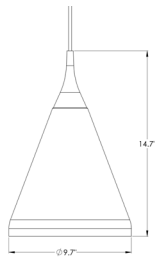

## SPECIFICATION

<b>CONSTRUCTION</b>	Spun-aluminum or solid-copper shade
<b>ACCENTS</b>	Brushed aluminum finial
<b>CANOPY</b>	5" diameter brushed aluminum canopy
<b>MOUNTING</b>	Standard ceiling junction box
<b>CORD</b>	White three-conductor cord
<b>FINISH</b>	Metal or powder coat paint
<b>VOLTAGE</b>	120V or 277V
<b>LIGHT SOURCE</b>	Dedicated LED or medium base socket
<b>SHADE DIMENSION</b>	9-1/2" diameter, 15" height
<b>OVERALL HEIGHT</b>	60"
<b>CODE COMPLIANCE</b>	UL listed, cUL (ETL/ETLc for LED) certified for dry locations

## DIMENSIONS