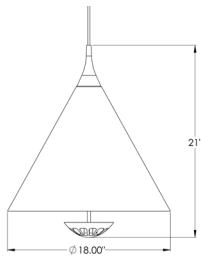

d5026

COPERTO PENDANT

PROJECT: _____
 TYPE: _____
 QUANTITY: _____
 NOTES: _____

SPECIFICATION

CONSTRUCTION	Spun-aluminum or solid-copper shade
ACCENTS	Brushed aluminum finial and heat sink
CANOPY	5" diameter brushed aluminum canopy
MOUNTING	Standard ceiling junction box
CORD	White three-conductor cord
FINISH	Metal or powder coat paint
VOLTAGE	120V or 277V
LIGHT SOURCE	Dedicated LED
SHADE DIMENSION	18" diameter
OVERALL HEIGHT	60"
CODE COMPLIANCE	UL listed, cUL (ETL/ETLc for LED) certified for dry locations

DIMENSIONS

RELATED PRODUCT: d5027

ORDERING INFORMATION

MODEL	LAMPING	VOLTAGE	FINISH	OPTIONS
<input type="checkbox"/> d5026 	LED12² 12W LED, 1104 TOTAL LUMENS LED16² 16W LED, 1472 TOTAL LUMENS	120¹ 120V 277 277V	PAINTED FINISHES BG BLACK GLOSS BL METALLIC BLUE RD METALLIC RED CU METALLIC COPPER T1 LIGHT TAN G2 MEDIUM GREY GM METALLIC GREEN MB MATTE BLACK MG METALLIC GREY YL BRIGHT YELLOW WH WHITE GLOSS SPECIAL COLOR FINISH SCF _____	INCP³ INNER SHADE IN RAW COPPER INCP2³ INNER SHADE IN PAINTED COPPER DIM⁴ DIMMING: 0-10V, ELV, OR TRIAC STEM⁵ RIGID 1/2" DIAMETER STEM EMP⁶ EMERGENCY BATTERY PACK METAL FINISHES AL BRUSHED ALUMINUM PA POLISHED ALUMINUM COPPER FINISHES CPL POLISHED COPPER (LACQUERED) CBL BRUSHED COPPER (LACQUERED) CPU POLISHED COPPER (UNLACQUERED) CBU BRUSHED COPPER (UNLACQUERED)
NOTES 1. FIXTURES ARE FACTORY PREWIRED FOR 120V 2. 3000K IS THE STANDARD COLOR TEMPERATURE UNLESS OTHERWISE SPECIFIED; ALSO AVAILABLE IN 2700K, 3500K, AND 4000K 3. STANDARD FIXTURE WITH INNER SHADE PAINTED WHITE 4. COMPATIBLE WITH DEDICATED LED LAMPING; SPECIFY DIMMING PROTOCOL: 0-10V (FOR 35W/40W LED LAMPING, THE STEM OPTION MUST BE ADDED), ELV, OR TRIAC 5. FIXED LENGTH, NOT FIELD-ADJUSTABLE; CUSTOMER TO SPECIFY OVERALL HEIGHT 6. THE EMERGENCY BATTERY PACK OPTION REQUIRES THE USE OF A 12-1/4" DIAMETER CANOPY 7. FOR ADDITIONAL MODIFICATIONS, PLEASE CONTACT YOUR D'AC REPRESENTATIVE				