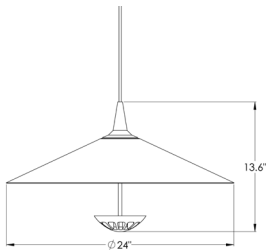

d5024

CIELO PENDANT

PROJECT: _____
 TYPE: _____
 QUANTITY: _____
 NOTES: _____

SPECIFICATION

CONSTRUCTION	Spun-aluminum or solid-copper shade
ACCENTS	Brushed aluminum finial and heat sink
CANOPY	5" diameter brushed aluminum canopy
MOUNTING	Standard ceiling junction box
CORD	White three-conductor cord
FINISH	Metal or powder coat paint
VOLTAGE	120V or 277V
LIGHT SOURCE	Dedicated LED
SHADE DIMENSIONS	24" diameter
OVERALL HEIGHT	60"
CODE COMPLIANCE	UL listed, cUL (ETL/ETLc for LED) certified for dry locations

DIMENSIONS

RELATED PRODUCT: d5025

ORDERING INFORMATION

MODEL	LAMPING	VOLTAGE	FINISH	OPTIONS
<input type="checkbox"/> d5024 	LED12² 12W LED, 1104 TOTAL LUMENS LED16² 16W LED, 1472 TOTAL LUMENS	120¹ 120V 277 277V	PAINTED FINISHES BG BLACK GLOSS BL METALLIC BLUE RD METALLIC RED CU METALLIC COPPER T1 LIGHT TAN G2 MEDIUM GREY GM METALLIC GREEN MB MATTE BLACK MG METALLIC GREY YL BRIGHT YELLOW WH WHITE GLOSS SPECIAL COLOR FINISH SCF _____	INCP³ INNER SHADE IN RAW COPPER ⁴ INCP²³ INNER SHADE IN PAINTED COPPER ⁴ DIM⁴ DIMMING: 0-10V, ELV, OR TRIAC STEM⁵ RIGID 1/2" DIAMETER STEM EMP⁶ EMERGENCY BATTERY PACK METAL FINISHES AL BRUSHED ALUMINUM PA POLISHED ALUMINUM COPPER FINISHES CPL POLISHED COPPER (LACQUERED) CBL BRUSHED COPPER (LACQUERED) CPU POLISHED COPPER (UNLACQUERED) CBU BRUSHED COPPER (UNLACQUERED)
NOTES 1. FIXTURES ARE FACTORY PREWIRED FOR 120V UNLESS OTHERWISE SPECIFIED 2. 3000K IS THE STANDARD COLOR TEMPERATURE UNLESS OTHERWISE SPECIFIED; ALSO AVAILABLE IN 2700K, 3500K, AND 4000K 3. STANDARD FIXTURE WITH INNER SHADE PAINTED WHITE 4. COMPATIBLE WITH DEDICATED LED LAMPING; SPECIFY DIMMING PROTOCOL: 0-10V, ELV, OR TRIAC 5. FIXED LENGTH, NOT FIELD-ADJUSTABLE; CUSTOMER TO SPECIFY OVERALL HEIGHT 6. THE EMERGENCY BATTERY PACK OPTION REQUIRES THE USE OF A 12-1/4" DIAMETER CANOPY 7. FOR MODIFICATIONS TO DIMENSIONS, ELECTRICAL REQUIREMENTS, AND OTHER SPECIAL ORDERS, PLEASE CONTACT YOUR D'AC REPRESENTATIVE				