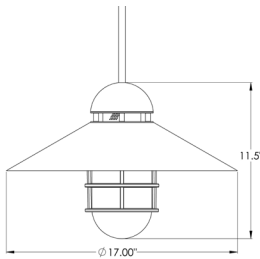

d5012

INDUSTROLITE PENDANT

PROJECT:
TYPE:
QUANTITY:
NOTES:

SPECIFICATION

CONSTRUCTION	Cast-aluminum grill and fittings
DIFFUSER	Clear glass enclosure
CANOPY	5" diameter x 1/2" deep canopy
MOUNTING	Standard ceiling junction box
STEM⁵	Rigid 1/2" diameter stem standard
FINISH	Metal or powder coat paint
VOLTAGE	120V or 277V
LIGHT SOURCE	Dedicated LED or medium base socket
DIMENSIONS	17" diameter x 11-3/4" height
OVERALL HEIGHT	34"
CODE COMPLIANCE	UL listed, cUL (ETL/ETLc for LED) certified for dry locations

DIMENSIONS

RELATED PRODUCT: d1018

ORDERING INFORMATION

MODEL	LAMPING	VOLTAGE	FINISH	OPTIONS
<input type="checkbox"/> d5012 	LED8² 8W LED, 736 TOTAL LUMENS 1M100⁷ 100W MAX, MEDIUM BASE, A TYPE 1M200⁷ 200W MAX, MEDIUM BASE, A TYPE	120¹ 120V 277 277V	METAL FINISHES AL BRUSHED ALUMINUM PAINTED FINISHES BG BLACK GLOSS BL METALLIC BLUE RD METALLIC RED CU METALLIC COPPER T1 LIGHT TAN G2 MEDIUM GREY GM METALLIC GREEN MB MATTE BLACK MG METALLIC GREY YL BRIGHT YELLOW BC BLACK CRINKLE	RG³ RIBBED GLASS ENCLOSURE PS³ PERFORATED METAL SLEEVE DIM⁵ DIMMING: 0-10V, ELV, OR TRIAC CEQ CALIFORNIA EARTHQUAKE SWIVEL EMP⁶ EMERGENCY BATTERY PACK WH WHITE GLOSS T2 MEDIUM TAN AN METALLIC ANTHRACITE SF SEAFOAM MP MAGENTA PINK BZ METALLIC BRONZE SPECIAL COLOR FINISH SCF _____
NOTES 1. FIXTURES ARE FACTORY PREWIRED FOR 120V 2. 3000K IS THE STANDARD COLOR TEMPERATURE 3. RIBBED GLASS AND PERFORATED METAL SLEEVE CANNOT BE ORDERED TOGETHER 4. SPECIFY DIMMING PROTOCOL: 0-10V (FOR 35W/40W LED LAMPING, THE STEM OPTION MUST BE ADDED), ELV, OR TRIAC 5. FIXED LENGTH, NOT FIELD-ADJUSTABLE; CUSTOMER TO SPECIFY OAH 6. EMERGENCY BATTERY PACK USES A 12-1/4" DIAMETER CANOPY 7. 120V ONLY. FIXTURE SUPPLIED LESS LAMPS; LAMPS MAY BE ORDERED FROM D'AC 8. FOR ADDITIONAL MODIFICATIONS, PLEASE CONTACT YOUR D'AC REPRESENTATIVE				