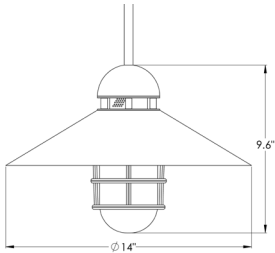

d5010

INDUSTROLITE PENDANT

PROJECT: _____
 TYPE: _____
 QUANTITY: _____
 NOTES: _____

SPECIFICATION

CONSTRUCTION	Cast-aluminum grill and fittings
DIFFUSER	Clear glass enclosure
CANOPY	5" diameter x 1/2" deep canopy
MOUNTING	Standard ceiling junction box
STEM⁵	Rigid 1/2" diameter stem standard
FINISH	Metal or powder coat paint
VOLTAGE	120V or 277V
LIGHT SOURCE	Dedicated LED or medium base socket
DIMENSIONS	14" diameter x 9-3/4" height
OVERALL HEIGHT	34"
CODE COMPLIANCE	UL listed, cUL (ETL/ETLc for LED) certified for dry locations

DIMENSIONS

RELATED PRODUCT: d1012

ORDERING INFORMATION

MODEL	LAMPING	VOLTAGE	FINISH	OPTIONS
<input type="checkbox"/> d5010 	LED6² 6W LED, 552 TOTAL LUMENS 1M100⁷ 100W MAX, MEDIUM BASE, A TYPE LED8² 8W LED, 736 TOTAL LUMENS	120¹ 120V 277 277V	METAL FINISHES AL BRUSHED ALUMINUM PAINTED FINISHES BG BLACK GLOSS BL METALLIC BLUE RD METALLIC RED CU METALLIC COPPER T1 LIGHT TAN G2 MEDIUM GREY GM METALLIC GREEN MB MATTE BLACK MG METALLIC GREY YL BRIGHT YELLOW BC BLACK CRINKLE	RG³ RIBBED GLASS ENCLOSURE PS³ PERFORATED METAL SLEEVE DIM⁴ DIMMING: 0-10V, ELV, OR TRIAC CEQ CALIFORNIA EARTHQUAKE SWIVEL EMP⁶ EMERGENCY BATTERY PACK WH WHITE GLOSS T2 MEDIUM TAN AN METALLIC ANTHRACITE SF SEAFOAM MP MAGENTA PINK BZ METALLIC BRONZE SPECIAL COLOR FINISH SCF _____
<p align="center">NOTES</p> <ol style="list-style-type: none"> 1. FIXTURES ARE FACTORY PREWIRED FOR 120V 2. 3000K IS THE STANDARD COLOR TEMPERATURE UNLESS OTHERWISE SPECIFIED; ALSO AVAILABLE IN 2700K, 3500K, AND 4000K 3. RIBBED GLASS AND PERFORATED METAL SLEEVE CANNOT BE ORDERED TOGETHER 4. SPECIFY DIMMING PROTOCOL: 0-10V (FOR 35W/40W LED LAMPING, THE STEM OPTION MUST BE ADDED), ELV, OR TRIAC 5. FIXED LENGTH, NOT FIELD-ADJUSTABLE; CUSTOMER TO SPECIFY OAH 6. EMERGENCY BATTERY PACK USES A 12-1/4" DIAMETER CANOPY 7. 120V ONLY. FIXTURE SUPPLIED LESS LAMPS; LAMPS MAY BE ORDERED FROM D'AC 8. FOR ADDITIONAL MODIFICATIONS, PLEASE CONTACT YOUR D'AC REPRESENTATIVE 				