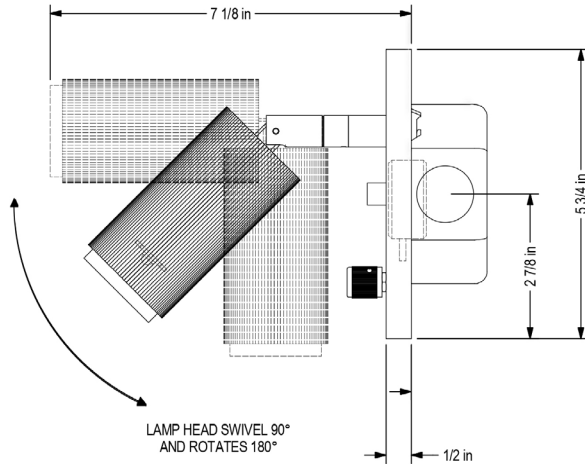

d1976

Piruet Wall Fixture

PROJECT:
TYPE:
QUANTITY:
NOTES:

SPECIFICATION

LAMP HEAD	Swivels 90° and rotates 180°
DIFFUSER	Clear Frosted Acrylic Lens
MOUNTING	Wall mount only
FINISH	Antique Brass
VOLTAGE	120V
LIGHT SOURCE	3W LED
CANOPY DIMENSIONS	5.75" L X 4.125" W
APPLICATION	Dry location

DIMENSIONS

ORDERING INFORMATION

MODEL	LAMPING	VOLTAGE	FINISH	OPTIONS
<input type="checkbox"/> d1976	LED3 3W LED, 2700K	120' 120V	METAL FINISHES AB ANTIQUE BRASS	LENS CLEAR FROSTED ACRYLIC LENS
<p>NOTES</p> <p>1. FIXTURES ARE FACTORY PREWIRED FOR 120V UNLESS OTHERWISE SPECIFIED.</p> <p>2. FOR MODIFICATIONS TO DIMENSIONS, ELECTRICAL REQUIREMENTS, AND OTHER SPECIAL ORDERS, PLEASE CONTACT YOUR D'AC REPRESENTATIVE</p>				