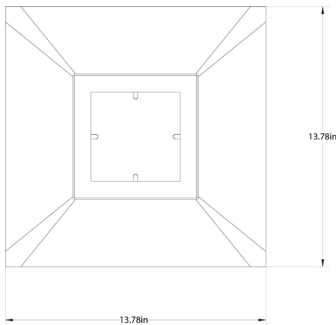

### SPECIFICATION

|                        |  |
|------------------------|--|
| <b>CONSTRUCTION</b>    | Aluminum or brass construction                                 |
| <b>DIFFUSER</b>        | Clear acrylic diffuser   |
| <b>MOUNTING</b>        | Standard wall junction box                                     |
| <b>FINISH</b>          | Metal or powder coat paint                                     |
| <b>VOLTAGE</b>         | 120V or 277V   |
| <b>LIGHT SOURCE</b>    | 12W LED  |
| <b>LUMEN OUTPUT</b>    | 1950 total lumens  |
| <b>DIMMING</b>         | Non-dimming, 0-10V, TRIAC, or ELV                              |
| <b>DIMENSIONS</b>      | 13.7" W x 13.7" H x 3.1" D                                     |
| <b>CODE COMPLIANCE</b> | UL listed, cUL (ETL/ETLc for LED) certified for dry locations. |

### DIMENSIONS