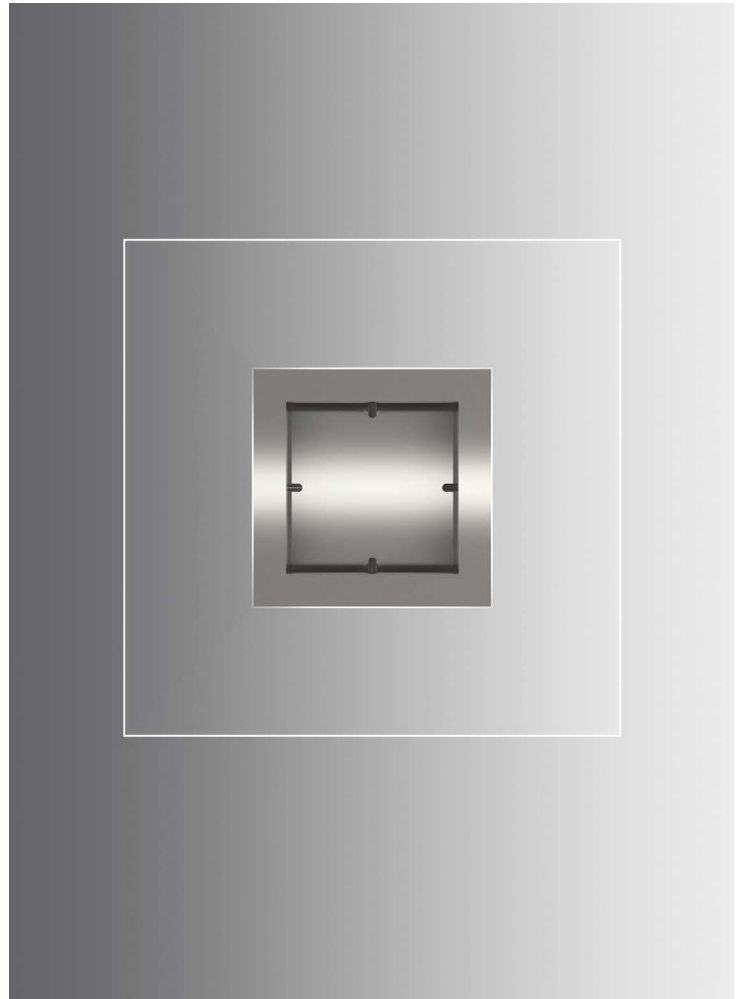

## SQUARE VETROSO WALL FIXTURE

PROJECT: \_\_\_\_\_  
 TYPE: \_\_\_\_\_  
 QUANTITY: \_\_\_\_\_  
 NOTES: \_\_\_\_\_

### SPECIFICATION

|                        |  |
|------------------------|--|
| <b>CONSTRUCTION</b>    | Aluminum or brass construction                                 |
| <b>DIFFUSER</b>        | Clear acrylic diffuser   |
| <b>MOUNTING</b>        | Standard wall junction box                                     |
| <b>FINISH</b>          | Metal or powder coat paint                                     |
| <b>VOLTAGE</b>         | 120V or 277V   |
| <b>LIGHT SOURCE</b>    | 12W LED  |
| <b>LUMEN OUTPUT</b>    | 1950 total lumens  |
| <b>DIMMING</b>         | Non-dimming, 0-10V, TRIAC, or ELV                              |
| <b>DIMENSIONS</b>      | 13.7" W x 13.7" H x 3.1" D                                     |
| <b>CODE COMPLIANCE</b> | UL listed, cUL (ETL/ETLc for LED) certified for dry locations. |