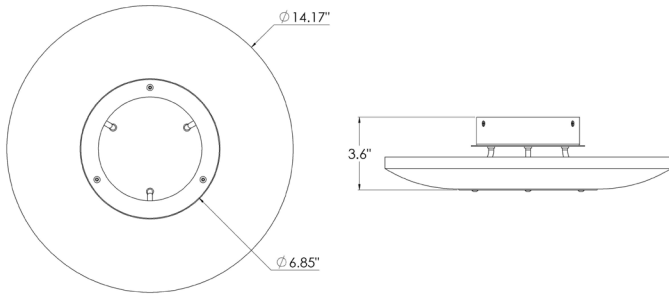

d1880

ROUND VETROSO WALL FIXTURE

PROJECT: _____
 TYPE: _____
 QUANTITY: _____
 NOTES: _____

SPECIFICATION

CONSTRUCTION	Aluminum or brass construction
DIFFUSER	Clear acrylic diffuser
MOUNTING	Standard wall junction box
FINISH	Metal or powder coat paint
VOLTAGE	120V or 277V
LIGHT SOURCE	10W LED
LUMEN OUTPUT	1700 total lumens
DIMMING	Non-dimming, 0-10V, TRIAC, or ELV
DIMENSIONS	14.17" Diameter x 3.6" Depth
CODE COMPLIANCE	UL listed, cUL (ETL/ETLc for LED) certified for dry locations.

DIMENSIONS

ORDERING INFORMATION

MODEL	LAMPING	VOLTAGE	FINISH	OPTIONS
<input type="checkbox"/> d1880	<input type="checkbox"/> LED10 ² 10W LED, 1700 TOTAL LUMENS	<input type="checkbox"/> 120 120V <input type="checkbox"/> 277 277V	PAINTED FINISHES <input type="checkbox"/> BG BLACK GLOSS <input type="checkbox"/> BL METALLIC BLUE <input type="checkbox"/> RD METALLIC RED <input type="checkbox"/> CU METALLIC COPPER <input type="checkbox"/> T1 LIGHT TAN <input type="checkbox"/> G2 MEDIUM GREY <input type="checkbox"/> GM METALLIC GREEN <input type="checkbox"/> MB MATTE BLACK <input type="checkbox"/> MG METALLIC GREY <input type="checkbox"/> YL BRIGHT YELLOW <input type="checkbox"/> WH WHITE GLOSS SPECIAL COLOR FINISH <input type="checkbox"/> SCF _____	<input type="checkbox"/> DIM DIMMING: 0-10V, TRIAC, OR ELV <input type="checkbox"/> CD CURVED DIFFUSER METAL FINISHES <input type="checkbox"/> AL BRUSHED ALUMINUM <input type="checkbox"/> PA POLISHED ALUMINUM <input type="checkbox"/> PB POLISHED BRASS <input type="checkbox"/> BB BRUSHED BRASS <input type="checkbox"/> AB ANTIQUE BRASS <input type="checkbox"/> DAB DARK ANTIQUE BRASS <input type="checkbox"/> RG ROSE GOLD
NOTES 1. FIXTURES ARE FACTORY PREWIRED FOR 120V UNLESS OTHERWISE SPECIFIED. 2. 3000K IS THE STANDARD COLOR TEMPERATURE UNLESS OTHERWISE SPECIFIED; ALSO AVAILABLE IN 2700K, 3500K, AND 4000K 3. FOR MODIFICATIONS TO DIMENSIONS, ELECTRICAL REQUIREMENTS, AND OTHER SPECIAL ORDERS, PLEASE CONTACT YOUR D'AC REPRESENTATIVE				