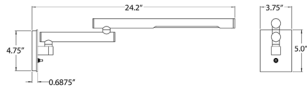

d1680 PIVOT WALL LAMP

PROJECT:
TYPE:
QUANTITY:
NOTES:

SPECIFICATION

CONSTRUCTION	Solid brass or aluminum
DIFFUSER	White frosted diffuser film
ARM	Swivels at wall and at elbow
SWITCH	On/Off switch on wall plate
MOUNTING	Standard wall junction box
FINISH	Metal or powder coat paint
VOLTAGE	120V
LIGHT SOURCE	Dedicated LED
COLOR TEMPERATURE	3000K; consult factory for more options

DIMENSIONS

MATTE WHITE

ORDERING INFORMATION

MODEL	LAMPING	VOLTAGE	FINISH	
<input type="checkbox"/> d1680	LED6² 6W LED, 540 TOTAL LUMENS	120' 120V	METAL FINISHES BB BRUSHED BRASS PB POLISHED BRASS PC POLISHED CHROME SC SATIN CHROME PN POLISHED NICKEL SN SATIN NICKEL	PAINTED FINISHES BG BLACK GLOSS MB MATTE BLACK MW MATTE WHITE WH WHITE GLOSS
<p align="center">NOTES</p> <p>1. FIXTURES ARE FACTORY PREWIRED FOR 120V UNLESS OTHERWISE SPECIFIED.</p> <p>2. 3000K IS THE STANDARD COLOR TEMPERATURE UNLESS OTHERWISE SPECIFIED; ALSO AVAILABLE IN 2700K, 3500K, AND 4000K</p> <p>3. FOR MODIFICATIONS TO DIMENSIONS, ELECTRICAL REQUIREMENTS, AND OTHER SPECIAL ORDERS, PLEASE CONTACT YOUR D'AC REPRESENTATIVE</p>				