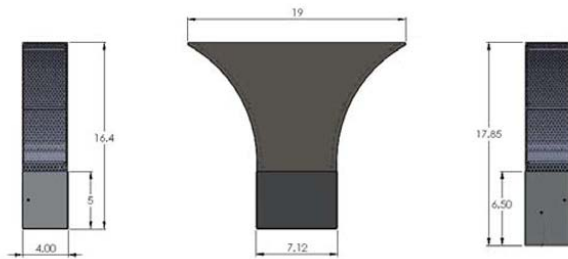

d1602

STELLA WALL FIXTURE

PROJECT: _____
 TYPE: _____
 QUANTITY: _____
 NOTES: _____

SPECIFICATION

CONSTRUCTION	Precision-formed aluminum
DIFFUSER	Acrylic side diffuser, painted white
ACCENTS	Contrasting or tonal fasteners
MOUNTING	Standard wall junction box
FINISH	Metal or powder coat paint
VOLTAGE	120V or 277V
LIGHT SOURCE	Dedicated LED
DIMMING	Non-dimming, 0-10V, ELV, or TRIAC
DIMENSIONS	19" Width x 16.4" Height
DEPTH	4"
CODE COMPLIANCE	UL listed, cUL (ETL/ETLc for LED) certified for dry locations

DIMENSIONS

ORDERING INFORMATION

MODEL	LAMPING	VOLTAGE	FINISH	OPTIONS
 <p>d1602</p>	<p>LED24² 24W LED, 2550 TOTAL LUMENS</p>	<p>120¹ 120V 277 277V</p>	<p>METAL FINISHES</p> <p>PA POLISHED ALUMINUM</p> <p>PAINTED FINISHES</p> <p>BG BLACK GLOSS BL METALLIC BLUE RD METALLIC RED CU METALLIC COPPER T1 LIGHT TAN G2 MEDIUM GREY GM METALLIC GREEN MB MATTE BLACK MG METALLIC GREY YL BRIGHT YELLOW BC BLACK CRINKLE</p>	<p>DIM³ DIMMING: 0-10V, TRIAC, OR ELV DNLT DOWN LIGHT (4W LED) PERF PERFORATED SIDE DIFFUSER</p> <p>WH WHITE GLOSS T2 MEDIUM TAN AN METALLIC ANTHRACITE SF SEAFOAM MP MAGENTA PINK BZ METALLIC BRONZE SPECIAL COLOR FINISH SCF _____</p>
<p>NOTES</p> <ol style="list-style-type: none"> 1. FIXTURES ARE FACTORY PREWIRED FOR 120V UNLESS OTHERWISE SPECIFIED. 2. 3000K IS THE STANDARD COLOR TEMPERATURE UNLESS OTHERWISE SPECIFIED; ALSO AVAILABLE IN 2700K, 3500K, AND 4000K 3. COMPATIBLE WITH DEDICATED LED LAMPING; SPECIFY DIMMING PROTOCOL: 0-10V, ELV, OR TRIAC 4. FOR MODIFICATIONS TO DIMENSIONS, ELECTRICAL REQUIREMENTS, AND OTHER SPECIAL ORDERS, PLEASE CONTACT YOUR D'AC REPRESENTATIVE 				