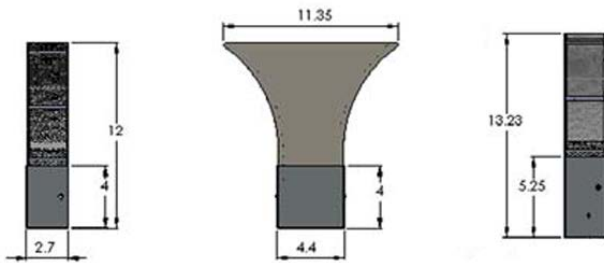

d1600

STELLA WALL FIXTURE

PROJECT: _____
 TYPE: _____
 QUANTITY: _____
 NOTES: _____

SPECIFICATION

CONSTRUCTION	Precision-formed aluminum
DIFFUSER	Acrylic side diffuser, painted white
ACCENTS	Contrasting or tonal fasteners
MOUNTING	Standard wall junction box
FINISH	Metal or powder coat paint
VOLTAGE	120V or 277V
LIGHT SOURCE	Dedicated LED
DIMMING	Non-dimming, 0-10V, ELV, or TRIAC
DIMENSIONS	11.35" Width x 12" Height
DEPTH	2.7"
CODE COMPLIANCE	UL listed, cUL (ETL/ETLc for LED) certified for dry locations

DIMENSIONS

ORDERING INFORMATION

MODEL	LAMPING	VOLTAGE	FINISH	OPTIONS
 <p>d1600</p>	<p>LED8² 8W LED, 850 TOTAL LUMENS</p>	<p>120¹ 120V 277 277V</p>	<p>METAL FINISHES</p> <p>PA POLISHED ALUMINUM</p> <p>PAINTED FINISHES</p> <p>BG BLACK GLOSS</p> <p>BL METALLIC BLUE</p> <p>RD METALLIC RED</p> <p>CU METALLIC COPPER</p> <p>T1 LIGHT TAN</p> <p>G2 MEDIUM GREY</p> <p>GM METALLIC GREEN</p> <p>MB MATTE BLACK</p> <p>MG METALLIC GREY</p> <p>YL BRIGHT YELLOW</p> <p>BC BLACK CRINKLE</p>	<p>DIM³ DIMMING: 0-10V, TRIAC, OR ELV</p> <p>DNLT DOWN LIGHT (4W LED)</p> <p>PERF PERFORATED SIDE DIFFUSER</p> <p>WH WHITE GLOSS</p> <p>T2 MEDIUM TAN</p> <p>AN METALLIC ANTHRACITE</p> <p>SF SEAFOAM</p> <p>MP MAGENTA PINK</p> <p>BZ METALLIC BRONZE</p> <p>SPECIAL COLOR FINISH</p> <p>SCF _____</p>
<p>NOTES</p> <p>1. FIXTURES ARE FACTORY PREWIRED FOR 120V UNLESS OTHERWISE SPECIFIED.</p> <p>2. 3000K IS THE STANDARD COLOR TEMPERATURE UNLESS OTHERWISE SPECIFIED; ALSO AVAILABLE IN 2700K, 3500K, AND 4000K</p> <p>3. COMPATIBLE WITH DEDICATED LED LAMPING; SPECIFY DIMMING PROTOCOL: 0-10V, ELV, OR TRIAC</p> <p>4. FOR MODIFICATIONS TO DIMENSIONS, ELECTRICAL REQUIREMENTS, AND OTHER SPECIAL ORDERS, PLEASE CONTACT YOUR D'AC REPRESENTATIVE</p>				