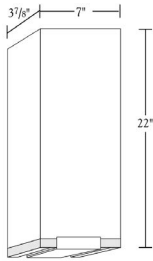

### SPECIFICATION

<b>CONSTRUCTION</b>	Aluminum or brass construction
<b>DIFFUSER</b>	Fabric shade; consult factory for options
<b>MOUNTING</b>	Standard wall junction box
<b>FINISH</b>	Metal or powder coat paint
<b>VOLTAGE</b>	120V or 277V
<b>LIGHT SOURCE</b>	Dedicated LED
<b>DIMMING</b>	Non-dimming, 0-10V, ELV, or TRIAC
<b>DIMENSIONS</b>	7" Width x 22" Height
<b>DEPTH</b>	3-7/8"
<b>CODE COMPLIANCE</b>	UL listed, cUL (ETL/ETLc for LED) certified for dry locations

### DIMENSIONS