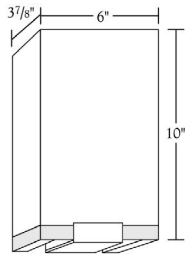

d1501

LIZZY WALL FIXTURE

PROJECT: _____
 TYPE: _____
 QUANTITY: _____
 NOTES: _____

SPECIFICATION

CONSTRUCTION	Aluminum or brass construction
DIFFUSER	Fabric shade; consult factory for options
MOUNTING	Standard wall junction box
FINISH	Metal or powder coat paint
VOLTAGE	120V or 277V
LIGHT SOURCE	Dedicated LED
DIMMING	Non-dimming, 0-10V, ELV, or TRIAC
DIMENSIONS	6" Width x 10" Height
DEPTH	3-7/8"
CODE COMPLIANCE	UL listed, cUL (ETL/ETLc for LED) certified for dry locations

DIMENSIONS

RELATED PRODUCT: d1502

ORDERING INFORMATION

MODEL	LAMPING	VOLTAGE	FINISH	SHADE OPTIONS
d1501	6LED² 6W LED, 540 TOTAL LUMENS	120¹ 120V	METAL FINISHES AL BRUSHED ALUMINUM PA POLISHED ALUMINUM PAINTED FINISHES BG BLACK GLOSS BL METALLIC BLUE RD METALLIC RED CU METALLIC COPPER T1 LIGHT TAN G2 MEDIUM GREY GM METALLIC GREEN MB MATTE BLACK SPECIAL COLOR FINISH SCF _____	SANDY SANDY ISP IVORY SILK PONGEE PEARL PEARL CREAM LINEN CREAM LINEN WHITE LINEN WHITE LINEN NSP NATURAL SILK PONGEE AURORA GOLD AURORA GOLD AMBER AMBER CINNAMON CINNAMON BEIGE LINEN BEIGE LINEN TITANIUM TITANIUM BRONZE BRONZE EBONY EBONY ONYX ONYX
NOTES 1. FIXTURES ARE FACTORY PREWIRED FOR 120V UNLESS OTHERWISE SPECIFIED. 2. 3000K IS THE STANDARD COLOR TEMPERATURE UNLESS OTHERWISE SPECIFIED; ALSO AVAILABLE IN 2700K, 3500K, AND 4000K 3. FOR MODIFICATIONS TO DIMENSIONS, ELECTRICAL REQUIREMENTS, AND OTHER SPECIAL ORDERS, PLEASE CONTACT YOUR D'AC REPRESENTATIVE				