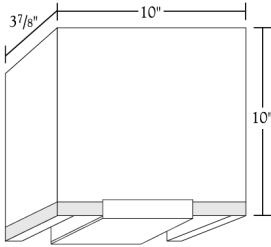

d1500

OLIVIA WALL FIXTURE

PROJECT: _____
 TYPE: _____
 QUANTITY: _____
 NOTES: _____

SPECIFICATION

CONSTRUCTION	Aluminum or brass construction
SHADE	Fabric shade; consult factory for options
MOUNTING	Standard wall junction box
FINISH	Metal or powder coat paint
VOLTAGE	120V or 277V
LIGHT SOURCE	Dedicated LED
DIMMING	Non-dimming, 0-10V, ELV, or TRIAC
DIMENSIONS	10" Width x 10" Height
DEPTH	3-7/8"
CODE COMPLIANCE	UL listed, cUL (ETL/ETLc for LED) certified for dry locations

DIMENSIONS

RELATED PRODUCT: d1503

ORDERING INFORMATION

MODEL	LAMPING	VOLTAGE	FINISH	SHADE OPTIONS
d1500	6LED ² 6W LED, 540 TOTAL LUMENS	120 ¹ 120V	METAL FINISHES AL BRUSHED ALUMINUM PA POLISHED ALUMINUM PAINTED FINISHES BG BLACK GLOSS BL METALLIC BLUE RD METALLIC RED CU METALLIC COPPER T1 LIGHT TAN G2 MEDIUM GREY GM METALLIC GREEN MB MATTE BLACK SPECIAL COLOR FINISH SCF _____	SANDY SANDY ISP IVORY SILK PONGEE PEARL PEARL CREAM LINEN CREAM LINEN WHITE LINEN WHITE LINEN NSP NATURAL SILK PONGEE AURORA GOLD AURORA GOLD AMBER AMBER CINNAMON CINNAMON BEIGE LINEN BEIGE LINEN TITANIUM TITANIUM BRONZE BRONZE EBONY EBONY ONYX ONYX
NOTES 1. FIXTURES ARE FACTORY PREWIRED FOR 120V UNLESS OTHERWISE SPECIFIED. 2. 3000K IS THE STANDARD COLOR TEMPERATURE UNLESS OTHERWISE SPECIFIED; ALSO AVAILABLE IN 2700K, 3500K, AND 4000K 3. FOR MODIFICATIONS TO DIMENSIONS, ELECTRICAL REQUIREMENTS, AND OTHER SPECIAL ORDERS, PLEASE CONTACT YOUR D'AC REPRESENTATIVE				